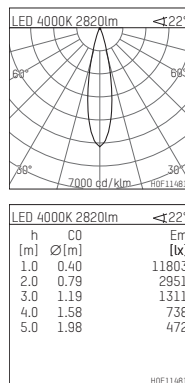

108 303 04 910 SD | white

complx.200 | insider
ceiling recessed luminaire
LED | 37 W 4000 K

- ceiling recessed luminaire complx.200 insider
- with ceiling-flush recessing ring
- for plastering into plasterboard ceilings
- with LED 3400 lm
- colour temperature: 4000 K
- colour rendering index: CRI 80
- L90 / B10 (50.000h)
- SDCM < 3
- net luminous flux: 2820 lm
- total load: 37 W
- luminous efficacy: 76,2 lm/W
- rotationsymmetrical light distribution, medium
- safety cable for reflector module
- darklight reflector of aluminium, mirror finish anodised
- cut of angle: 30 °
- beam angle: 25 °
- UGR: -3
- with external LED power unit, electronic (DALI), 220-240 V, 0/50/60 Hz
- amplitude dimming
- dimming range: 100-1 %
- power supply: push-wire terminal 2x7x2,5 mm²
- housing of die cast aluminium
- safety glass, clear
- recessing ring of die cast aluminium
- height: 185 mm
- diameter: 203 mm, recessing diameter: 214 mm
- recessing depth: 190 mm, ceiling thickness: for 12.5/15/18/20/25 mm
- rotatable 360°, fixable setting
- weight: 2,27 kg
- protection rating: IP20
- protection class I
- 5 years Hoffmeister warranty
- Made in Germany
- certificates: manufactured according to DIN VDE 0711 / EN 60598, CE
- colour: white (RAL9016)
- 108 303 04 910 SD
