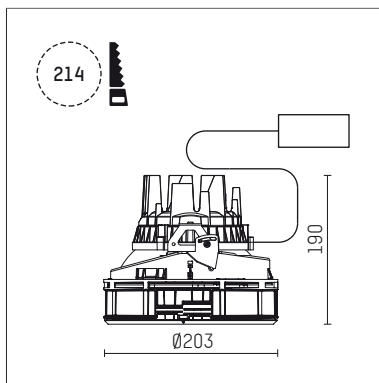

108 303 04 910 SD | white

complx.200 | insider
ceiling recessed luminaire
LED | 37 W 4000 K

- ceiling recessed luminaire complx.200 insider
- with ceiling-flush recessing ring
- for plastering into plasterboard ceilings
- with LED 3400 lm
- colour temperature: 4000 K
- colour rendering index: CRI 80
- L90 / B10 (50.000h)
- SDCM < 3
- net luminous flux: 2820 lm
- total load: 37 W
- luminous efficacy: 76,2 lm/W
- rotationsymmetrical light distribution, medium
- safety cable for reflector module
- darklight reflector of aluminium, mirror finish anodised
- cut of angle: 30 °
- beam angle: 25 °
- UGR: -3
- with external LED power unit, electronic (DALI), 220-240 V, 0/50/60 Hz
- amplitude dimming
- dimming range: 100-1 %
- power supply: push-wire terminal 2x7x2,5 mm²
- housing of die cast aluminium
- safety glass, clear
- recessing ring of die cast aluminium
- height: 185 mm
- diameter: 203 mm, recessing diameter: 214 mm
- recessing depth: 190 mm, ceiling thickness: for 12.5/15/18/20/25 mm
- rotatable 360°, fixable setting
- weight: 2,27 kg
- protection rating: IP20
- protection class I
- 5 years Hoffmeister warranty
- Made in Germany
- certificates: manufactured according to DIN VDE 0711 / EN 60598, CE
- colour: white (RAL9016)
- 108 303 04 910 SD
