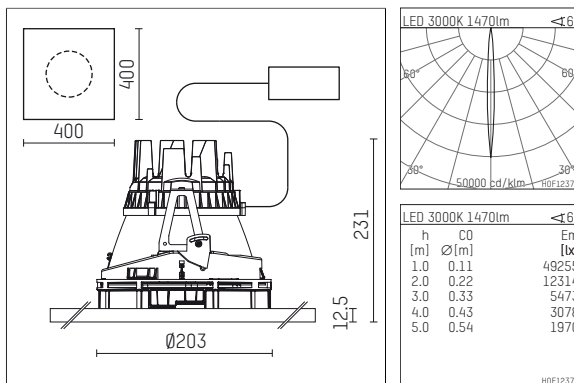

108 305 03 910 PD | white

complx.200 | insider
ceiling recessed luminaire
LED | 26 W 3000 K

- ceiling recessed luminaire complx.200 insider
- with plasterboard panel and integrated installation frame
- with LED 1900 lm
- colour temperature: 3000 K
- colour rendering index: CRI 90
- L90 / B10 (50.000h)
- SDCM < 2
- net luminous flux: 1470 lm
- total load: 26 W
- luminous efficacy: 56,5 lm/W
- rotationsymmetrical light distribution, narrow spot
- safety cable for reflector module
- darklight reflector of aluminium, mirror finish anodised
- cut of angle: 40 °
- beam angle: 5 °
- UGR: -0
- with external LED power unit, electronic (DALI), 220-240 V, 0/50/60 Hz
- amplitude dimming
- dimming range: 100-1 %
- power supply: push-wire terminal 2x7x2,5 mm²
- housing of die cast aluminium
- safety glass, clear
- recessing ring of die cast aluminium
- length: 400 mm, width: 400 mm, height: 226 mm
- diameter: 203 mm
- recessing depth: 231 mm, ceiling thickness: 12.5 mm
- rotatable 360°, fixable setting
- weight: 3,2 kg
- protection rating: IP20
- protection class I
- 5 years Hoffmeister warranty
- Made in Germany
- certificates: manufactured according to DIN VDE 0711 / EN 60598, CE
- colour: white (RAL9016)
- 108 305 03 910 PD