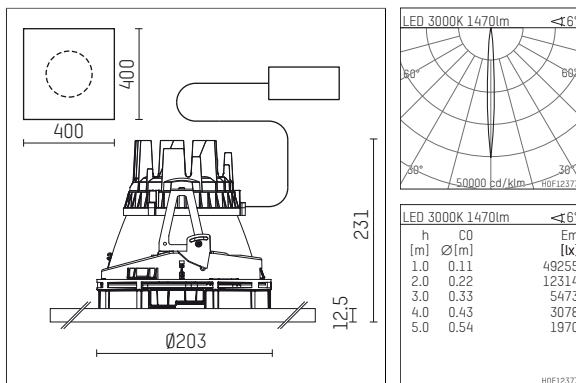

108 305 03 910 P | white

complx.200 | insider
ceiling recessed luminaire
LED | 26 W 3000 K

- ceiling recessed luminaire complx.200 insider
- with plasterboard panel and integrated installation frame
- with LED 1900 lm
- colour temperature: 3000 K
- colour rendering index: CRI 90
- L90 / B10 (50.000h)
- SDCM < 2
- net luminous flux: 1470 lm
- total load: 26 W
- luminous efficacy: 56,5 lm/W
- rotationsymmetrical light distribution, narrow spot
- safety cable for reflector module
- darklight reflector of aluminium, mirror finish anodised
- cut of angle: 40 °
- beam angle: 5 °
- UGR: -0
- with external LED power unit, electronic, 220-240 V, 0/50/60 Hz
- power supply: push-wire terminal 2x5x2,5 mm²
- housing of die cast aluminium
- safety glass, clear
- recessing ring of die cast aluminium
- length: 400 mm, width: 400 mm, height: 226 mm
- diameter: 203 mm
- recessing depth: 231 mm, ceiling thickness: 12.5 mm
- rotatable 360°, fixable setting
- weight: 0 kg
- protection rating: IP20
- protection class I
- 5 years Hoffmeister warranty
- Made in Germany
- certificates: manufactured according to DIN VDE 0711 / EN 60598, CE
- colour: white (RAL9016)
- 108 305 03 910 P