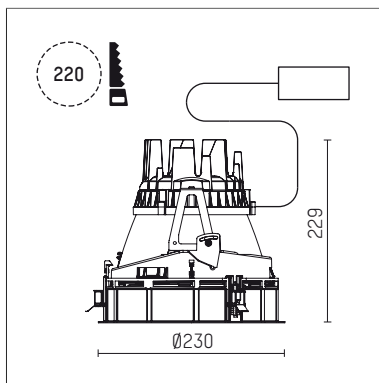

108 305 03 910 R | white

complx.200 | rim
ceiling recessed luminaire
LED | 26 W 3000 K

- ceiling recessed luminaire complx.200 rim
- with a rim projecting over the ceiling
- for installation into suspended ceilings
- with LED 1900 lm
- colour temperature: 3000 K
- colour rendering index: CRI 90
- L90 / B10 (50.000h)
- SDCM < 2
- net luminous flux: 1470 lm
- total load: 26 W
- luminous efficacy: 56,5 lm/W
- rotationsymmetrical light distribution, narrow spot
- safety cable for reflector module
- darklight reflector of aluminium, mirror finish anodised
- cut of angle: 40 °
- beam angle: 5 °
- UGR: -0
- with external LED power unit, electronic, 220-240 V, 0/50/60 Hz
- power supply: push-wire terminal 2x5x2,5 mm²
- housing of die cast aluminium
- safety glass, clear
- recessing ring of die cast aluminium
- height: 224 mm
- diameter: 230 mm, recessing diameter: 220 mm
- recessing depth: 229 mm, ceiling thickness: 1-35 mm
- rotatable 360°, fixable setting
- weight: 2,546 kg
- protection rating: IP20
- protection class I
- 5 years Hoffmeister warranty
- Made in Germany
- certificates: manufactured according to DIN VDE 0711 / EN 60598, CE
- colour: white (RAL9016)
- 108 305 03 910 R