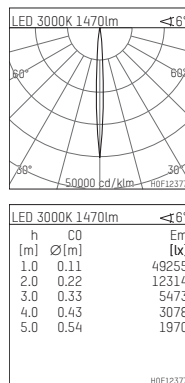

108 305 03 910 R | white

complx.200 | rim
ceiling recessed luminaire
LED | 26 W 3000 K

- ceiling recessed luminaire complx.200 rim
- with a rim projecting over the ceiling
- for installation into suspended ceilings
- with LED 1900 lm
- colour temperature: 3000 K
- colour rendering index: CRI 90
- L90 / B10 (50.000h)
- SDCM < 2
- net luminous flux: 1470 lm
- total load: 26 W
- luminous efficacy: 56,5 lm/W
- rotationsymmetrical light distribution, narrow spot
- safety cable for reflector module
- darklight reflector of aluminium, mirror finish anodised
- cut of angle: 40 °
- beam angle: 5 °
- UGR: -0
- with external LED power unit, electronic, 220-240 V, 0/50/60 Hz
- power supply: push-wire terminal 2x5x2,5 mm²
- housing of die cast aluminium
- safety glass, clear
- recessing ring of die cast aluminium
- height: 224 mm
- diameter: 230 mm, recessing diameter: 220 mm
- recessing depth: 229 mm, ceiling thickness: 1-35 mm
- rotatable 360°, fixable setting
- weight: 2,546 kg
- protection rating: IP20
- protection class I
- 5 years Hoffmeister warranty
- Made in Germany
- certificates: manufactured according to DIN VDE 0711 / EN 60598, CE
- colour: white (RAL9016)
- 108 305 03 910 R