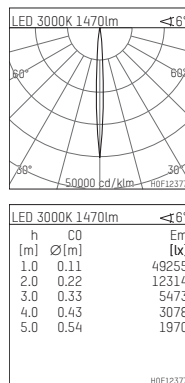

108 305 03 910 SD | white

complx.200 | insider
ceiling recessed luminaire
LED | 26 W 3000 K

- ceiling recessed luminaire complx.200 insider
- with ceiling-flush recessing ring
- for plastering into plasterboard ceilings
- with LED 1900 lm
- colour temperature: 3000 K
- colour rendering index: CRI 90
- L90 / B10 (50.000h)
- SDCM < 2
- net luminous flux: 1470 lm
- total load: 26 W
- luminous efficacy: 56,5 lm/W
- rotationsymmetrical light distribution, narrow spot
- safety cable for reflector module
- darklight reflector of aluminium, mirror finish anodised
- cut of angle: 40 °
- beam angle: 5 °
- UGR: -0
- with external LED power unit, electronic (DALI), 220-240 V, 0/50/60 Hz
- amplitude dimming
- dimming range: 100-1 %
- power supply: push-wire terminal 2x7x2,5 mm²
- housing of die cast aluminium
- safety glass, clear
- recessing ring of die cast aluminium
- height: 226 mm
- diameter: 203 mm, recessing diameter: 214 mm
- recessing depth: 231 mm, ceiling thickness: for 12.5/15/18/20/25 mm
- rotatable 360°, fixable setting
- weight: 2,54 kg
- protection rating: IP20
- protection class I
- 5 years Hoffmeister warranty
- Made in Germany
- certificates: manufactured according to DIN VDE 0711 / EN 60598, CE
- colour: white (RAL9016)
- 108 305 03 910 SD
