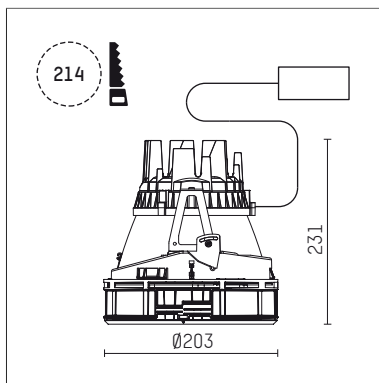

108 305 03 910 SD | white

complx.200 | insider
ceiling recessed luminaire
LED | 26 W 3000 K

- ceiling recessed luminaire complx.200 insider
- with ceiling-flush recessing ring
- for plastering into plasterboard ceilings
- with LED 1900 lm
- colour temperature: 3000 K
- colour rendering index: CRI 90
- L90 / B10 (50.000h)
- SDCM < 2
- net luminous flux: 1470 lm
- total load: 26 W
- luminous efficacy: 56,5 lm/W
- rotationsymmetrical light distribution, narrow spot
- safety cable for reflector module
- darklight reflector of aluminium, mirror finish anodised
- cut of angle: 40 °
- beam angle: 5 °
- UGR: -0
- with external LED power unit, electronic (DALI), 220-240 V, 0/50/60 Hz
- amplitude dimming
- dimming range: 100-1 %
- power supply: push-wire terminal 2x7x2,5 mm²
- housing of die cast aluminium
- safety glass, clear
- recessing ring of die cast aluminium
- height: 226 mm
- diameter: 203 mm, recessing diameter: 214 mm
- recessing depth: 231 mm, ceiling thickness: for 12.5/15/18/20/25 mm
- rotatable 360°, fixable setting
- weight: 2,54 kg
- protection rating: IP20
- protection class I
- 5 years Hoffmeister warranty
- Made in Germany
- certificates: manufactured according to DIN VDE 0711 / EN 60598, CE
- colour: white (RAL9016)
- 108 305 03 910 SD
