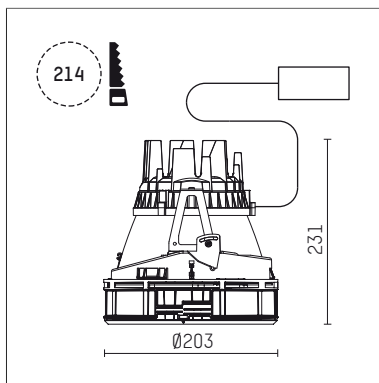

## 108 305 03 910 S | white

complx.200 | insider  
ceiling recessed luminaire  
LED | 26 W 3000 K

- ceiling recessed luminaire complx.200 insider
- with ceiling-flush recessing ring
- for plastering into plasterboard ceilings
- with LED 1900 lm
- colour temperature: 3000 K
- colour rendering index: CRI 90
- L90 / B10 (50.000h)
- SDCM < 2
- net luminous flux: 1470 lm
- total load: 26 W
- luminous efficacy: 56,5 lm/W
- rotationsymmetrical light distribution, narrow spot
- safety cable for reflector module
- darklight reflector of aluminium, mirror finish anodised
- cut of angle: 40 °
- beam angle: 5 °
- UGR: -0
- with external LED power unit, electronic, 220-240 V, 0/50/60 Hz
- power supply: push-wire terminal 2x5x2,5 mm<sup>2</sup>
- housing of die cast aluminium
- safety glass, clear
- recessing ring of die cast aluminium
- height: 226 mm
- diameter: 203 mm, recessing diameter: 214 mm
- recessing depth: 231 mm, ceiling thickness: for 12.5/15/18/20/25 mm
- rotatable 360°, fixable setting
- weight: 2,54 kg
- protection rating: IP20
- protection class I
- 5 years Hoffmeister warranty
- Made in Germany
- certificates: manufactured according to DIN VDE 0711 / EN 60598, CE
- colour: white (RAL9016)
- 108 305 03 910 S