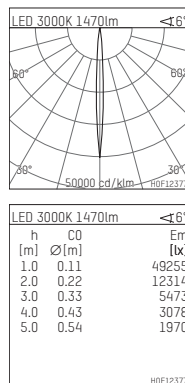

## 108 305 03 910 S | white

complx.200 | insider  
ceiling recessed luminaire  
LED | 26 W 3000 K

- ceiling recessed luminaire complx.200 insider
- with ceiling-flush recessing ring
- for plastering into plasterboard ceilings
- with LED 1900 lm
- colour temperature: 3000 K
- colour rendering index: CRI 90
- L90 / B10 (50.000h)
- SDCM < 2
- net luminous flux: 1470 lm
- total load: 26 W
- luminous efficacy: 56,5 lm/W
- rotationsymmetrical light distribution, narrow spot
- safety cable for reflector module
- darklight reflector of aluminium, mirror finish anodised
- cut of angle: 40 °
- beam angle: 5 °
- UGR: -0
- with external LED power unit, electronic, 220-240 V, 0/50/60 Hz
- power supply: push-wire terminal 2x5x2,5 mm<sup>2</sup>
- housing of die cast aluminium
- safety glass, clear
- recessing ring of die cast aluminium
- height: 226 mm
- diameter: 203 mm, recessing diameter: 214 mm
- recessing depth: 231 mm, ceiling thickness: for 12.5/15/18/20/25 mm
- rotatable 360°, fixable setting
- weight: 2,54 kg
- protection rating: IP20
- protection class I
- 5 years Hoffmeister warranty
- Made in Germany
- certificates: manufactured according to DIN VDE 0711 / EN 60598, CE
- colour: white (RAL9016)
- 108 305 03 910 S