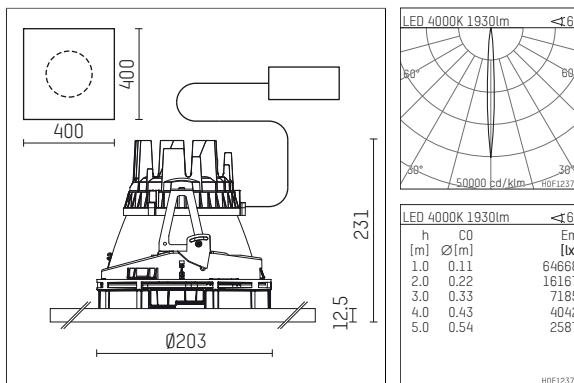

108 305 04 910 PD | white

complx.200 | insider
ceiling recessed luminaire
LED | 26 W 4000 K

- ceiling recessed luminaire complx.200 insider
- with plasterboard panel and integrated installation frame
- with LED 2500 lm
- colour temperature: 4000 K
- colour rendering index: CRI 80
- L90 / B10 (50.000h)
- SDCM < 2
- net luminous flux: 1930 lm
- total load: 26 W
- luminous efficacy: 74,2 lm/W
- rotationsymmetrical light distribution, narrow spot
- safety cable for reflector module
- darklight reflector of aluminium, mirror finish anodised
- cut of angle: 40 °
- beam angle: 5 °
- UGR: 1
- with external LED power unit, electronic (DALI), 220-240 V, 0/50/60 Hz
- amplitude dimming
- dimming range: 100-1 %
- power supply: push-wire terminal 2x7x2,5 mm²
- housing of die cast aluminium
- safety glass, clear
- recessing ring of die cast aluminium
- length: 400 mm, width: 400 mm, height: 226 mm
- diameter: 203 mm
- recessing depth: 231 mm, ceiling thickness: 12.5 mm
- rotatable 360°, fixable setting
- weight: 3,2 kg
- protection rating: IP20
- protection class I
- 5 years Hoffmeister warranty
- Made in Germany
- certificates: manufactured according to DIN VDE 0711 / EN 60598, CE
- colour: white (RAL9016)
- 108 305 04 910 PD