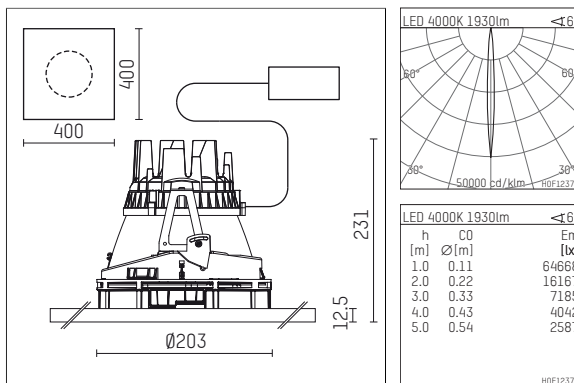

108 305 04 910 P | white

complx.200 | insider
ceiling recessed luminaire
LED | 26 W 4000 K

- ceiling recessed luminaire complx.200 insider
- with plasterboard panel and integrated installation frame
- with LED 2500 lm
- colour temperature: 4000 K
- colour rendering index: CRI 80
- L90 / B10 (50.000h)
- SDCM < 2
- net luminous flux: 1930 lm
- total load: 26 W
- luminous efficacy: 74,2 lm/W
- rotationsymmetrical light distribution, narrow spot
- safety cable for reflector module
- darklight reflector of aluminium, mirror finish anodised
- cut of angle: 40 °
- beam angle: 5 °
- UGR: 1
- with external LED power unit, electronic, 220-240 V, 0/50/60 Hz
- power supply: push-wire terminal 2x5x2,5 mm²
- housing of die cast aluminium
- safety glass, clear
- recessing ring of die cast aluminium
- length: 400 mm, width: 400 mm, height: 226 mm
- diameter: 203 mm
- recessing depth: 231 mm, ceiling thickness: 12.5 mm
- rotatable 360°, fixable setting
- weight: 0 kg
- protection rating: IP20
- protection class I
- 5 years Hoffmeister warranty
- Made in Germany
- certificates: manufactured according to DIN VDE 0711 / EN 60598, CE
- colour: white (RAL9016)
- 108 305 04 910 P