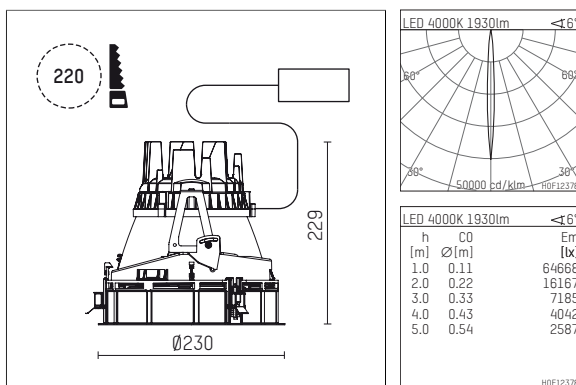

## 108 305 04 910 RD | white

complx.200 | rim  
ceiling recessed luminaire  
LED | 26 W 4000 K

- ceiling recessed luminaire complx.200 rim
- with a rim projecting over the ceiling
- for installation into suspended ceilings
- with LED 2500 lm
- colour temperature: 4000 K
- colour rendering index: CRI 80
- L90 / B10 (50.000h)
- SDCM < 2
- net luminous flux: 1930 lm
- total load: 26 W
- luminous efficacy: 74,2 lm/W
- rotationsymmetrical light distribution, narrow spot
- safety cable for reflector module
- darklight reflector of aluminium, mirror finish anodised
- cut of angle: 40 °
- beam angle: 5 °
- UGR: 1
- with external LED power unit, electronic (DALI), 220-240 V, 0/50/60 Hz
- amplitude dimming
- dimming range: 100-1 %
- power supply: push-wire terminal 2x7x2,5 mm<sup>2</sup>
- housing of die cast aluminium
- safety glass, clear
- recessing ring of die cast aluminium
- height: 224 mm
- diameter: 230 mm, recessing diameter: 220 mm
- recessing depth: 229 mm, ceiling thickness: 1-35 mm
- rotatable 360°, fixable setting
- weight: 2,546 kg
- protection rating: IP20
- protection class I
- 5 years Hoffmeister warranty
- Made in Germany
- certificates: manufactured according to DIN VDE 0711 / EN 60598, CE
- colour: white (RAL9016)
- 108 305 04 910 RD