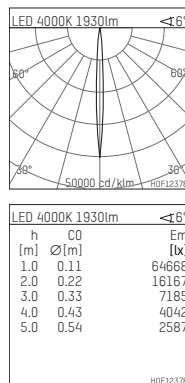

108 305 04 910 R | white

complx.200 | rim
ceiling recessed luminaire
LED | 26 W 4000 K

- ceiling recessed luminaire complx.200 rim
- with a rim projecting over the ceiling
- for installation into suspended ceilings
- with LED 2500 lm
- colour temperature: 4000 K
- colour rendering index: CRI 80
- L90 / B10 (50.000h)
- SDCM < 2
- net luminous flux: 1930 lm
- total load: 26 W
- luminous efficacy: 74,2 lm/W
- rotationsymmetrical light distribution, narrow spot
- safety cable for reflector module
- darklight reflector of aluminium, mirror finish anodised
- cut of angle: 40 °
- beam angle: 5 °
- UGR: 1
- with external LED power unit, electronic, 220-240 V, 0/50/60 Hz
- power supply: push-wire terminal 2x5x2,5 mm²
- housing of die cast aluminium
- safety glass, clear
- recessing ring of die cast aluminium
- height: 224 mm
- diameter: 230 mm, recessing diameter: 220 mm
- recessing depth: 229 mm, ceiling thickness: 1-35 mm
- rotatable 360°, fixable setting
- weight: 2,546 kg
- protection rating: IP20
- protection class I
- 5 years Hoffmeister warranty
- Made in Germany
- certificates: manufactured according to DIN VDE 0711 / EN 60598, CE
- colour: white (RAL9016)
- 108 305 04 910 R