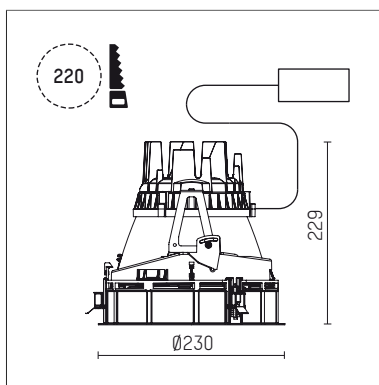

108 305 04 910 R | white

complx.200 | rim
ceiling recessed luminaire
LED | 26 W 4000 K

- ceiling recessed luminaire complx.200 rim
- with a rim projecting over the ceiling
- for installation into suspended ceilings
- with LED 2500 lm
- colour temperature: 4000 K
- colour rendering index: CRI 80
- L90 / B10 (50.000h)
- SDCM < 2
- net luminous flux: 1930 lm
- total load: 26 W
- luminous efficacy: 74,2 lm/W
- rotationsymmetrical light distribution, narrow spot
- safety cable for reflector module
- darklight reflector of aluminium, mirror finish anodised
- cut of angle: 40 °
- beam angle: 5 °
- UGR: 1
- with external LED power unit, electronic, 220-240 V, 0/50/60 Hz
- power supply: push-wire terminal 2x5x2,5 mm²
- housing of die cast aluminium
- safety glass, clear
- recessing ring of die cast aluminium
- height: 224 mm
- diameter: 230 mm, recessing diameter: 220 mm
- recessing depth: 229 mm, ceiling thickness: 1-35 mm
- rotatable 360°, fixable setting
- weight: 2,546 kg
- protection rating: IP20
- protection class I
- 5 years Hoffmeister warranty
- Made in Germany
- certificates: manufactured according to DIN VDE 0711 / EN 60598, CE
- colour: white (RAL9016)
- 108 305 04 910 R