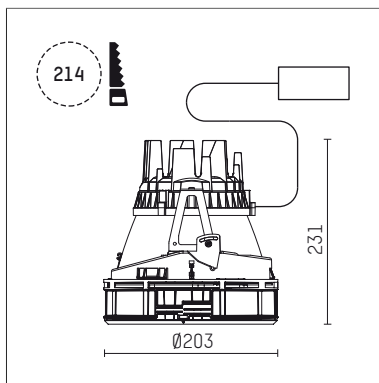

108 305 04 910 SD | white

complx.200 | insider
ceiling recessed luminaire
LED | 26 W 4000 K

- ceiling recessed luminaire complx.200 insider
- with ceiling-flush recessing ring
- for plastering into plasterboard ceilings
- with LED 1900 lm
- colour temperature: 4000 K
- colour rendering index: CRI 80
- L90 / B10 (50.000h)
- SDCM < 3
- net luminous flux: 1930 lm
- total load: 26 W
- luminous efficacy: 74,2 lm/W
- rotationsymmetrical light distribution, narrow spot
- safety cable for reflector module
- darklight reflector of aluminium, mirror finish anodised
- cut of angle: 40 °
- beam angle: 5 °
- UGR: 1
- with external LED power unit, electronic (DALI), 220-240 V, 0/50/60 Hz
- amplitude dimming
- dimming range: 100-1 %
- power supply: push-wire terminal 2x7x2,5 mm²
- housing of die cast aluminium
- safety glass, clear
- recessing ring of die cast aluminium
- height: 226 mm
- diameter: 203 mm, recessing diameter: 214 mm
- recessing depth: 231 mm, ceiling thickness: for 12.5/15/18/20/25 mm
- rotatable 360°, fixable setting
- weight: 2,54 kg
- protection rating: IP20
- protection class I
- 5 years Hoffmeister warranty
- Made in Germany
- certificates: manufactured according to DIN VDE 0711 / EN 60598, CE
- colour: white (RAL9016)
- 108 305 04 910 SD
