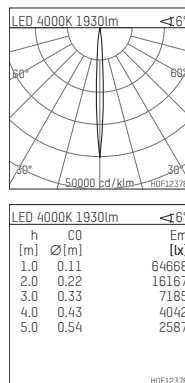

108 305 04 910 SD | white

complx.200 | insider
ceiling recessed luminaire
LED | 26 W 4000 K

- ceiling recessed luminaire complx.200 insider
- with ceiling-flush recessing ring
- for plastering into plasterboard ceilings
- with LED 1900 lm
- colour temperature: 4000 K
- colour rendering index: CRI 80
- L90 / B10 (50.000h)
- SDCM < 3
- net luminous flux: 1930 lm
- total load: 26 W
- luminous efficacy: 74,2 lm/W
- rotationsymmetrical light distribution, narrow spot
- safety cable for reflector module
- darklight reflector of aluminium, mirror finish anodised
- cut of angle: 40 °
- beam angle: 5 °
- UGR: 1
- with external LED power unit, electronic (DALI), 220-240 V, 0/50/60 Hz
- amplitude dimming
- dimming range: 100-1 %
- power supply: push-wire terminal 2x7x2,5 mm²
- housing of die cast aluminium
- safety glass, clear
- recessing ring of die cast aluminium
- height: 226 mm
- diameter: 203 mm, recessing diameter: 214 mm
- recessing depth: 231 mm, ceiling thickness: for 12.5/15/18/20/25 mm
- rotatable 360°, fixable setting
- weight: 2,54 kg
- protection rating: IP20
- protection class I
- 5 years Hoffmeister warranty
- Made in Germany
- certificates: manufactured according to DIN VDE 0711 / EN 60598, CE
- colour: white (RAL9016)
- 108 305 04 910 SD
