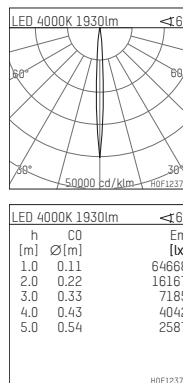

108 305 04 910 S | white

complx.200 | insider
ceiling recessed luminaire
LED | 26 W 4000 K

- ceiling recessed luminaire complx.200 insider
- with ceiling-flush recessing ring
- for plastering into plasterboard ceilings
- with LED 1900 lm
- colour temperature: 4000 K
- colour rendering index: CRI 80
- L90 / B10 (50.000h)
- SDCM < 3
- net luminous flux: 1930 lm
- total load: 26 W
- luminous efficacy: 74,2 lm/W
- rotationsymmetrical light distribution, narrow spot
- safety cable for reflector module
- darklight reflector of aluminium, mirror finish anodised
- cut of angle: 40 °
- beam angle: 5 °
- UGR: 1
- with external LED power unit, electronic, 220-240 V, 0/50/60 Hz
- power supply: push-wire terminal 2x5x2,5 mm²
- housing of die cast aluminium
- safety glass, clear
- recessing ring of die cast aluminium
- height: 226 mm
- diameter: 203 mm, recessing diameter: 214 mm
- recessing depth: 231 mm, ceiling thickness: for 12.5/15/18/20/25 mm
- rotatable 360°, fixable setting
- weight: 2,54 kg
- protection rating: IP20
- protection class I
- 5 years Hoffmeister warranty
- Made in Germany
- certificates: manufactured according to DIN VDE 0711 / EN 60598, CE
- colour: white (RAL9016)
- 108 305 04 910 S
