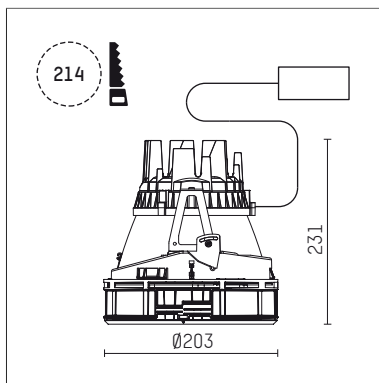

108 305 04 910 S | white

complx.200 | insider
ceiling recessed luminaire
LED | 26 W 4000 K

- ceiling recessed luminaire complx.200 insider
- with ceiling-flush recessing ring
- for plastering into plasterboard ceilings
- with LED 1900 lm
- colour temperature: 4000 K
- colour rendering index: CRI 80
- L90 / B10 (50.000h)
- SDCM < 3
- net luminous flux: 1930 lm
- total load: 26 W
- luminous efficacy: 74,2 lm/W
- rotationsymmetrical light distribution, narrow spot
- safety cable for reflector module
- darklight reflector of aluminium, mirror finish anodised
- cut of angle: 40 °
- beam angle: 5 °
- UGR: 1
- with external LED power unit, electronic, 220-240 V, 0/50/60 Hz
- power supply: push-wire terminal 2x5x2,5 mm²
- housing of die cast aluminium
- safety glass, clear
- recessing ring of die cast aluminium
- height: 226 mm
- diameter: 203 mm, recessing diameter: 214 mm
- recessing depth: 231 mm, ceiling thickness: for 12.5/15/18/20/25 mm
- rotatable 360°, fixable setting
- weight: 2,54 kg
- protection rating: IP20
- protection class I
- 5 years Hoffmeister warranty
- Made in Germany
- certificates: manufactured according to DIN VDE 0711 / EN 60598, CE
- colour: white (RAL9016)
- 108 305 04 910 S
