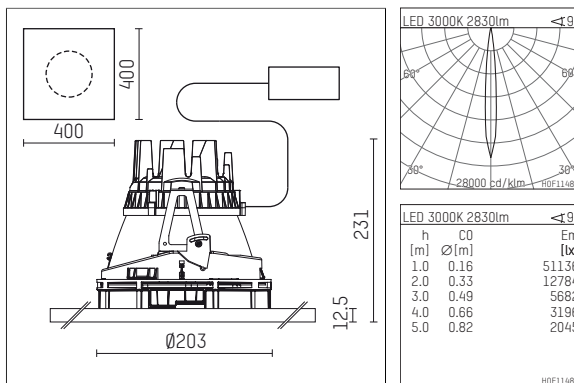

108 306 03 910 PD | white

complx.200 | insider
ceiling recessed luminaire
LED | 37 W 3000 K

- ceiling recessed luminaire complx.200 insider
- with plasterboard panel and integrated installation frame
- with LED 3400 lm
- colour temperature: 3000 K
- colour rendering index: CRI >90
- L90 / B10 (50.000h)
- SDCM < 2
- net luminous flux: 2830 lm
- total load: 37 W
- luminous efficacy: 76,5 lm/W
- rotationsymmetrical light distribution, spot
- safety cable for reflector module
- darklight reflector of aluminium, mirror finish anodised
- cut of angle: 40 °
- beam angle: 10 °
- UGR: -13
- with external LED power unit, electronic (DALI), 220-240 V, 0/50/60 Hz
- amplitude dimming
- dimming range: 100-1 %
- power supply: push-wire terminal 2x7x2,5 mm²
- housing of die cast aluminium
- safety glass, clear
- recessing ring of die cast aluminium
- length: 400 mm, width: 400 mm, height: 226 mm
- diameter: 203 mm
- recessing depth: 231 mm, ceiling thickness: 12.5 mm
- rotatable 360°, fixable setting
- weight: 3,2 kg
- protection rating: IP20
- protection class I
- 5 years Hoffmeister warranty
- Made in Germany
- certificates: manufactured according to DIN VDE 0711 / EN 60598, CE
- colour: white (RAL9016)
- 108 306 03 910 PD