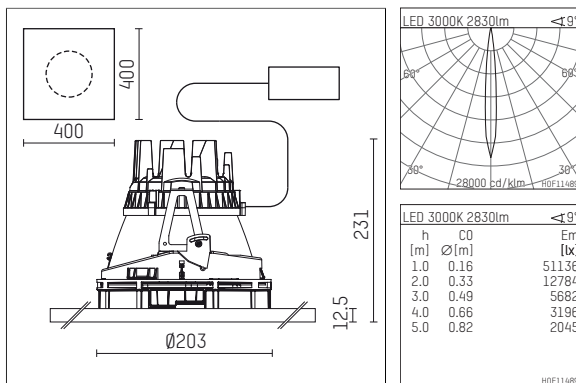

## 108 306 03 910 P | white

complx.200 | insider  
ceiling recessed luminaire  
LED | 37 W 3000 K

- ceiling recessed luminaire complx.200 insider
- with plasterboard panel and integrated installation frame
- with LED 3400 lm
- colour temperature: 3000 K
- colour rendering index: CRI >90
- L90 / B10 (50.000h)
- SDCM < 2
- net luminous flux: 2830 lm
- total load: 37 W
- luminous efficacy: 76,5 lm/W
- rotationsymmetrical light distribution, spot
- safety cable for reflector module
- darklight reflector of aluminium, mirror finish anodised
- cut of angle: 40 °
- beam angle: 10 °
- UGR: -13
- with external LED power unit, electronic, 220-240 V, 0/50/60 Hz
- power supply: push-wire terminal 2x5x2,5 mm<sup>2</sup>
- housing of die cast aluminium
- safety glass, clear
- recessing ring of die cast aluminium
- length: 400 mm, width: 400 mm, height: 226 mm
- diameter: 203 mm
- recessing depth: 231 mm, ceiling thickness: 12.5 mm
- rotatable 360°, fixable setting
- weight: 0 kg
- protection rating: IP20
- protection class I
- 5 years Hoffmeister warranty
- Made in Germany
- certificates: manufactured according to DIN VDE 0711 / EN 60598, CE
- colour: white (RAL9016)
- 108 306 03 910 P