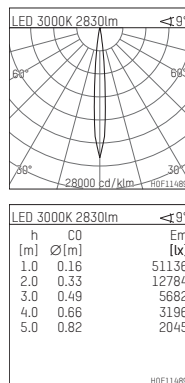

108 306 03 910 RD | white

complx.200 | rim
ceiling recessed luminaire
LED | 37 W 3000 K

- ceiling recessed luminaire complx.200 rim
- with a rim projecting over the ceiling
- for installation into suspended ceilings
- with LED 3400 lm
- colour temperature: 3000 K
- colour rendering index: CRI >90
- L90 / B10 (50.000h)
- SDCM < 2
- net luminous flux: 2830 lm
- total load: 37 W
- luminous efficacy: 76,5 lm/W
- rotationsymmetrical light distribution, spot
- safety cable for reflector module
- darklight reflector of aluminium, mirror finish anodised
- cut of angle: 40 °
- beam angle: 10 °
- UGR: -13
- with external LED power unit, electronic (DALI), 220-240 V, 0/50/60 Hz
- amplitude dimming
- dimming range: 100-1 %
- power supply: push-wire terminal 2x7x2,5 mm²
- housing of die cast aluminium
- safety glass, clear
- recessing ring of die cast aluminium
- height: 224 mm
- diameter: 230 mm, recessing diameter: 220 mm
- recessing depth: 229 mm, ceiling thickness: 1-35 mm
- rotatable 360°, fixable setting
- weight: 2,546 kg
- protection rating: IP20
- protection class I
- 5 years Hoffmeister warranty
- Made in Germany
- certificates: manufactured according to DIN VDE 0711 / EN 60598, CE
- colour: white (RAL9016)
- 108 306 03 910 RD