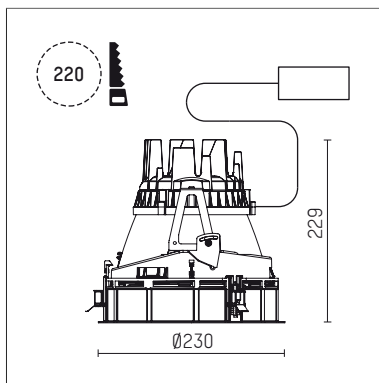

108 306 03 910 RD | white

complx.200 | rim
ceiling recessed luminaire
LED | 37 W 3000 K

- ceiling recessed luminaire complx.200 rim
- with a rim projecting over the ceiling
- for installation into suspended ceilings
- with LED 3400 lm
- colour temperature: 3000 K
- colour rendering index: CRI >90
- L90 / B10 (50.000h)
- SDCM < 2
- net luminous flux: 2830 lm
- total load: 37 W
- luminous efficacy: 76,5 lm/W
- rotationsymmetrical light distribution, spot
- safety cable for reflector module
- darklight reflector of aluminium, mirror finish anodised
- cut of angle: 40 °
- beam angle: 10 °
- UGR: -13
- with external LED power unit, electronic (DALI), 220-240 V, 0/50/60 Hz
- amplitude dimming
- dimming range: 100-1 %
- power supply: push-wire terminal 2x7x2,5 mm²
- housing of die cast aluminium
- safety glass, clear
- recessing ring of die cast aluminium
- height: 224 mm
- diameter: 230 mm, recessing diameter: 220 mm
- recessing depth: 229 mm, ceiling thickness: 1-35 mm
- rotatable 360°, fixable setting
- weight: 2,546 kg
- protection rating: IP20
- protection class I
- 5 years Hoffmeister warranty
- Made in Germany
- certificates: manufactured according to DIN VDE 0711 / EN 60598, CE
- colour: white (RAL9016)
- 108 306 03 910 RD