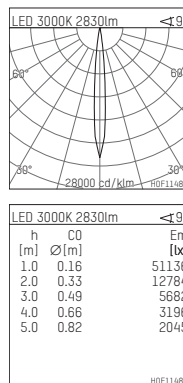

108 306 03 910 R | white

complx.200 | rim
ceiling recessed luminaire
LED | 37 W 3000 K

- ceiling recessed luminaire complx.200 rim
- with a rim projecting over the ceiling
- for installation into suspended ceilings
- with LED 3400 lm
- colour temperature: 3000 K
- colour rendering index: CRI >90
- L90 / B10 (50.000h)
- SDCM < 2
- net luminous flux: 2830 lm
- total load: 37 W
- luminous efficacy: 76,5 lm/W
- rotationsymmetrical light distribution, spot
- safety cable for reflector module
- darklight reflector of aluminium, mirror finish anodised
- cut of angle: 40 °
- beam angle: 10 °
- UGR: -13
- with external LED power unit, electronic, 220-240 V, 0/50/60 Hz
- power supply: push-wire terminal 2x5x2,5 mm²
- housing of die cast aluminium
- safety glass, clear
- recessing ring of die cast aluminium
- height: 224 mm
- diameter: 230 mm, recessing diameter: 220 mm
- recessing depth: 229 mm, ceiling thickness: 1-35 mm
- rotatable 360°, fixable setting
- weight: 2,546 kg
- protection rating: IP20
- protection class I
- 5 years Hoffmeister warranty
- Made in Germany
- certificates: manufactured according to DIN VDE 0711 / EN 60598, CE
- colour: white (RAL9016)
- 108 306 03 910 R