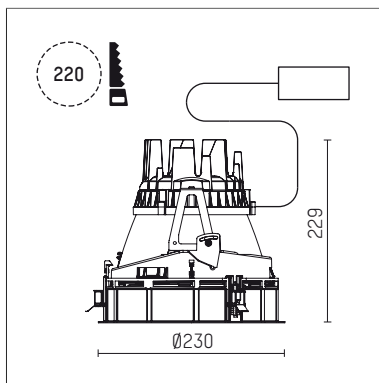

108 306 03 910 R | white

complx.200 | rim
ceiling recessed luminaire
LED | 37 W 3000 K

- ceiling recessed luminaire complx.200 rim
- with a rim projecting over the ceiling
- for installation into suspended ceilings
- with LED 3400 lm
- colour temperature: 3000 K
- colour rendering index: CRI >90
- L90 / B10 (50.000h)
- SDCM < 2
- net luminous flux: 2830 lm
- total load: 37 W
- luminous efficacy: 76,5 lm/W
- rotationsymmetrical light distribution, spot
- safety cable for reflector module
- darklight reflector of aluminium, mirror finish anodised
- cut of angle: 40 °
- beam angle: 10 °
- UGR: -13
- with external LED power unit, electronic, 220-240 V, 0/50/60 Hz
- power supply: push-wire terminal 2x5x2,5 mm²
- housing of die cast aluminium
- safety glass, clear
- recessing ring of die cast aluminium
- height: 224 mm
- diameter: 230 mm, recessing diameter: 220 mm
- recessing depth: 229 mm, ceiling thickness: 1-35 mm
- rotatable 360°, fixable setting
- weight: 2,546 kg
- protection rating: IP20
- protection class I
- 5 years Hoffmeister warranty
- Made in Germany
- certificates: manufactured according to DIN VDE 0711 / EN 60598, CE
- colour: white (RAL9016)
- 108 306 03 910 R