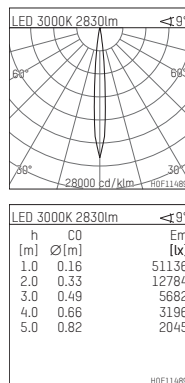

108 306 03 910 SD | white

complx.200 | insider
ceiling recessed luminaire
LED | 37 W 3000 K

- ceiling recessed luminaire complx.200 insider
- with ceiling-flush recessing ring
- for plastering into plasterboard ceilings
- with LED 3400 lm
- colour temperature: 3000 K
- colour rendering index: CRI >90
- L90 / B10 (50.000h)
- SDCM < 2
- net luminous flux: 2830 lm
- total load: 37 W
- luminous efficacy: 76,5 lm/W
- rotationsymmetrical light distribution, spot
- safety cable for reflector module
- darklight reflector of aluminium, mirror finish anodised
- cut of angle: 40 °
- beam angle: 10 °
- UGR: -13
- with external LED power unit, electronic (DALI), 220-240 V, 0/50/60 Hz
- amplitude dimming
- dimming range: 100-1 %
- power supply: push-wire terminal 2x7x2,5 mm²
- housing of die cast aluminium
- safety glass, clear
- recessing ring of die cast aluminium
- height: 226 mm
- diameter: 203 mm, recessing diameter: 214 mm
- recessing depth: 231 mm, ceiling thickness: for 12.5/15/18/20/25 mm
- rotatable 360°, fixable setting
- weight: 2,54 kg
- protection rating: IP20
- protection class I
- 5 years Hoffmeister warranty
- Made in Germany
- certificates: manufactured according to DIN VDE 0711 / EN 60598, CE
- colour: white (RAL9016)
- 108 306 03 910 SD
