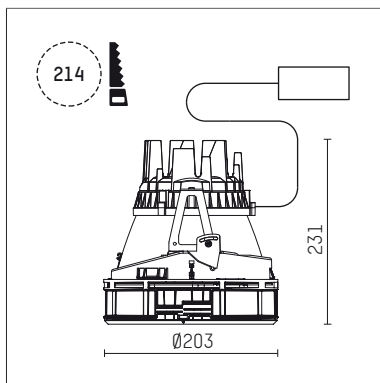

108 306 03 910 SD | white

complx.200 | insider
ceiling recessed luminaire
LED | 37 W 3000 K

- ceiling recessed luminaire complx.200 insider
- with ceiling-flush recessing ring
- for plastering into plasterboard ceilings
- with LED 3400 lm
- colour temperature: 3000 K
- colour rendering index: CRI >90
- L90 / B10 (50.000h)
- SDCM < 2
- net luminous flux: 2830 lm
- total load: 37 W
- luminous efficacy: 76,5 lm/W
- rotationsymmetrical light distribution, spot
- safety cable for reflector module
- darklight reflector of aluminium, mirror finish anodised
- cut of angle: 40 °
- beam angle: 10 °
- UGR: -13
- with external LED power unit, electronic (DALI), 220-240 V, 0/50/60 Hz
- amplitude dimming
- dimming range: 100-1 %
- power supply: push-wire terminal 2x7x2,5 mm²
- housing of die cast aluminium
- safety glass, clear
- recessing ring of die cast aluminium
- height: 226 mm
- diameter: 203 mm, recessing diameter: 214 mm
- recessing depth: 231 mm, ceiling thickness: for 12.5/15/18/20/25 mm
- rotatable 360°, fixable setting
- weight: 2,54 kg
- protection rating: IP20
- protection class I
- 5 years Hoffmeister warranty
- Made in Germany
- certificates: manufactured according to DIN VDE 0711 / EN 60598, CE
- colour: white (RAL9016)
- 108 306 03 910 SD
