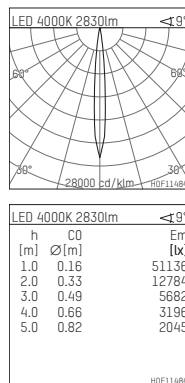

108 306 04 910 RD | white

complx.200 | rim
ceiling recessed luminaire
LED | 37 W 4000 K

- ceiling recessed luminaire complx.200 rim
- with a rim projecting over the ceiling
- for installation into suspended ceilings
- with LED 3400 lm
- colour temperature: 4000 K
- colour rendering index: CRI 80
- L90 / B10 (50.000h)
- SDCM < 3
- net luminous flux: 2830 lm
- total load: 37 W
- luminous efficacy: 76,5 lm/W
- rotationsymmetrical light distribution, spot
- safety cable for reflector module
- darklight reflector of aluminium, mirror finish anodised
- cut of angle: 40 °
- beam angle: 10 °
- UGR: -13
- with external LED power unit, electronic (DALI), 220-240 V, 0/50/60 Hz
- amplitude dimming
- dimming range: 100-1 %
- power supply: push-wire terminal 2x7x2,5 mm²
- housing of die cast aluminium
- safety glass, clear
- recessing ring of die cast aluminium
- height: 224 mm
- diameter: 230 mm, recessing diameter: 220 mm
- recessing depth: 229 mm, ceiling thickness: 1-35 mm
- rotatable 360°, fixable setting
- weight: 2,546 kg
- protection rating: IP20
- protection class I
- 5 years Hoffmeister warranty
- Made in Germany
- certificates: manufactured according to DIN VDE 0711 / EN 60598, CE
- colour: white (RAL9016)
- 108 306 04 910 RD