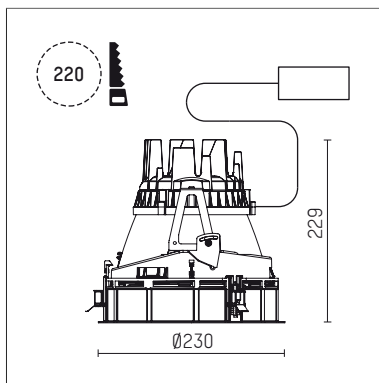

108 306 04 910 RD | white

complx.200 | rim
ceiling recessed luminaire
LED | 37 W 4000 K

- ceiling recessed luminaire complx.200 rim
- with a rim projecting over the ceiling
- for installation into suspended ceilings
- with LED 3400 lm
- colour temperature: 4000 K
- colour rendering index: CRI 80
- L90 / B10 (50.000h)
- SDCM < 3
- net luminous flux: 2830 lm
- total load: 37 W
- luminous efficacy: 76,5 lm/W
- rotationsymmetrical light distribution, spot
- safety cable for reflector module
- darklight reflector of aluminium, mirror finish anodised
- cut of angle: 40 °
- beam angle: 10 °
- UGR: -13
- with external LED power unit, electronic (DALI), 220-240 V, 0/50/60 Hz
- amplitude dimming
- dimming range: 100-1 %
- power supply: push-wire terminal 2x7x2,5 mm²
- housing of die cast aluminium
- safety glass, clear
- recessing ring of die cast aluminium
- height: 224 mm
- diameter: 230 mm, recessing diameter: 220 mm
- recessing depth: 229 mm, ceiling thickness: 1-35 mm
- rotatable 360°, fixable setting
- weight: 2,546 kg
- protection rating: IP20
- protection class I
- 5 years Hoffmeister warranty
- Made in Germany
- certificates: manufactured according to DIN VDE 0711 / EN 60598, CE
- colour: white (RAL9016)
- 108 306 04 910 RD