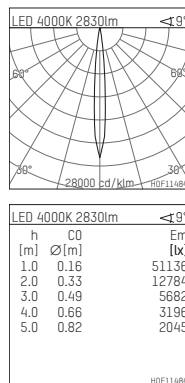

## 108 306 04 910 R | white

complx.200 | rim  
ceiling recessed luminaire  
LED | 37 W 4000 K

- ceiling recessed luminaire complx.200 rim
- with a rim projecting over the ceiling
- for installation into suspended ceilings
- with LED 3400 lm
- colour temperature: 4000 K
- colour rendering index: CRI 80
- L90 / B10 (50.000h)
- SDCM < 3
- net luminous flux: 2830 lm
- total load: 37 W
- luminous efficacy: 76,5 lm/W
- rotationsymmetrical light distribution, spot
- safety cable for reflector module
- darklight reflector of aluminium, mirror finish anodised
- cut of angle: 40 °
- beam angle: 10 °
- UGR: -13
- with external LED power unit, electronic, 220-240 V, 0/50/60 Hz
- power supply: push-wire terminal 2x5x2,5 mm<sup>2</sup>
- housing of die cast aluminium
- safety glass, clear
- recessing ring of die cast aluminium
- height: 224 mm
- diameter: 230 mm, recessing diameter: 220 mm
- recessing depth: 229 mm, ceiling thickness: 1-35 mm
- rotatable 360°, fixable setting
- weight: 2,546 kg
- protection rating: IP20
- protection class I
- 5 years Hoffmeister warranty
- Made in Germany
- certificates: manufactured according to DIN VDE 0711 / EN 60598, CE
- colour: white (RAL9016)
- 108 306 04 910 R