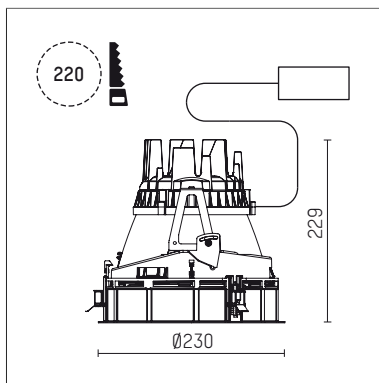

## 108 306 04 910 R | white

complx.200 | rim  
ceiling recessed luminaire  
LED | 37 W 4000 K

- ceiling recessed luminaire complx.200 rim
- with a rim projecting over the ceiling
- for installation into suspended ceilings
- with LED 3400 lm
- colour temperature: 4000 K
- colour rendering index: CRI 80
- L90 / B10 (50.000h)
- SDCM < 3
- net luminous flux: 2830 lm
- total load: 37 W
- luminous efficacy: 76,5 lm/W
- rotationsymmetrical light distribution, spot
- safety cable for reflector module
- darklight reflector of aluminium, mirror finish anodised
- cut of angle: 40 °
- beam angle: 10 °
- UGR: -13
- with external LED power unit, electronic, 220-240 V, 0/50/60 Hz
- power supply: push-wire terminal 2x5x2,5 mm<sup>2</sup>
- housing of die cast aluminium
- safety glass, clear
- recessing ring of die cast aluminium
- height: 224 mm
- diameter: 230 mm, recessing diameter: 220 mm
- recessing depth: 229 mm, ceiling thickness: 1-35 mm
- rotatable 360°, fixable setting
- weight: 2,546 kg
- protection rating: IP20
- protection class I
- 5 years Hoffmeister warranty
- Made in Germany
- certificates: manufactured according to DIN VDE 0711 / EN 60598, CE
- colour: white (RAL9016)
- 108 306 04 910 R