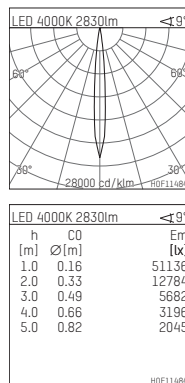

108 306 04 910 SD | white

complx.200 | insider
ceiling recessed luminaire
LED | 37 W 4000 K

- ceiling recessed luminaire complx.200 insider
- with ceiling-flush recessing ring
- for plastering into plasterboard ceilings
- with LED 3400 lm
- colour temperature: 4000 K
- colour rendering index: CRI 80
- L90 / B10 (50.000h)
- SDCM < 3
- net luminous flux: 2830 lm
- total load: 37 W
- luminous efficacy: 76,5 lm/W
- rotationsymmetrical light distribution, spot
- safety cable for reflector module
- darklight reflector of aluminium, mirror finish anodised
- cut of angle: 40 °
- beam angle: 10 °
- UGR: -13
- with external LED power unit, electronic (DALI), 220-240 V, 0/50/60 Hz
- amplitude dimming
- dimming range: 100-1 %
- power supply: push-wire terminal 2x7x2,5 mm²
- housing of die cast aluminium
- safety glass, clear
- recessing ring of die cast aluminium
- height: 226 mm
- diameter: 203 mm, recessing diameter: 214 mm
- recessing depth: 231 mm, ceiling thickness: for 12.5/15/18/20/25 mm
- rotatable 360°, fixable setting
- weight: 2,54 kg
- protection rating: IP20
- protection class I
- 5 years Hoffmeister warranty
- Made in Germany
- certificates: manufactured according to DIN VDE 0711 / EN 60598, CE
- colour: white (RAL9016)
- 108 306 04 910 SD
