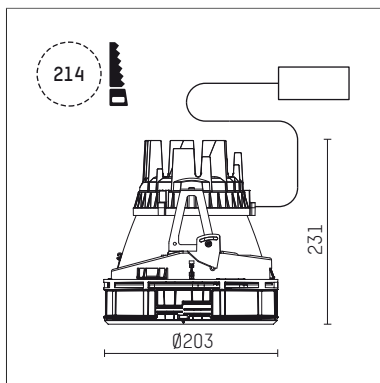

108 306 04 910 SD | white

complx.200 | insider
ceiling recessed luminaire
LED | 37 W 4000 K

- ceiling recessed luminaire complx.200 insider
- with ceiling-flush recessing ring
- for plastering into plasterboard ceilings
- with LED 3400 lm
- colour temperature: 4000 K
- colour rendering index: CRI 80
- L90 / B10 (50.000h)
- SDCM < 3
- net luminous flux: 2830 lm
- total load: 37 W
- luminous efficacy: 76,5 lm/W
- rotationsymmetrical light distribution, spot
- safety cable for reflector module
- darklight reflector of aluminium, mirror finish anodised
- cut of angle: 40 °
- beam angle: 10 °
- UGR: -13
- with external LED power unit, electronic (DALI), 220-240 V, 0/50/60 Hz
- amplitude dimming
- dimming range: 100-1 %
- power supply: push-wire terminal 2x7x2,5 mm²
- housing of die cast aluminium
- safety glass, clear
- recessing ring of die cast aluminium
- height: 226 mm
- diameter: 203 mm, recessing diameter: 214 mm
- recessing depth: 231 mm, ceiling thickness: for 12.5/15/18/20/25 mm
- rotatable 360°, fixable setting
- weight: 2,54 kg
- protection rating: IP20
- protection class I
- 5 years Hoffmeister warranty
- Made in Germany
- certificates: manufactured according to DIN VDE 0711 / EN 60598, CE
- colour: white (RAL9016)
- 108 306 04 910 SD
