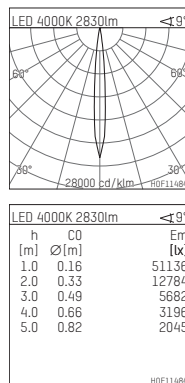

108 306 04 910 S | white

complx.200 | insider
ceiling recessed luminaire
LED | 37 W 4000 K

- ceiling recessed luminaire complx.200 insider
- with ceiling-flush recessing ring
- for plastering into plasterboard ceilings
- with LED 3400 lm
- colour temperature: 4000 K
- colour rendering index: CRI 80
- L90 / B10 (50.000h)
- SDCM < 3
- net luminous flux: 2830 lm
- total load: 37 W
- luminous efficacy: 76,5 lm/W
- rotationsymmetrical light distribution, spot
- safety cable for reflector module
- darklight reflector of aluminium, mirror finish anodised
- cut of angle: 40 °
- beam angle: 10 °
- UGR: -13
- with external LED power unit, electronic, 220-240 V, 0/50/60 Hz
- power supply: push-wire terminal 2x5x2,5 mm²
- housing of die cast aluminium
- safety glass, clear
- recessing ring of die cast aluminium
- height: 226 mm
- diameter: 203 mm, recessing diameter: 214 mm
- recessing depth: 231 mm, ceiling thickness: for 12.5/15/18/20/25 mm
- rotatable 360°, fixable setting
- weight: 2,54 kg
- protection rating: IP20
- protection class I
- 5 years Hoffmeister warranty
- Made in Germany
- certificates: manufactured according to DIN VDE 0711 / EN 60598, CE
- colour: white (RAL9016)
- 108 306 04 910 S
