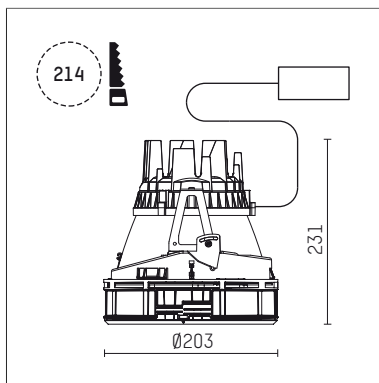

108 306 04 910 S | white

complx.200 | insider
ceiling recessed luminaire
LED | 37 W 4000 K

- ceiling recessed luminaire complx.200 insider
- with ceiling-flush recessing ring
- for plastering into plasterboard ceilings
- with LED 3400 lm
- colour temperature: 4000 K
- colour rendering index: CRI 80
- L90 / B10 (50.000h)
- SDCM < 3
- net luminous flux: 2830 lm
- total load: 37 W
- luminous efficacy: 76,5 lm/W
- rotationsymmetrical light distribution, spot
- safety cable for reflector module
- darklight reflector of aluminium, mirror finish anodised
- cut of angle: 40 °
- beam angle: 10 °
- UGR: -13
- with external LED power unit, electronic, 220-240 V, 0/50/60 Hz
- power supply: push-wire terminal 2x5x2,5 mm²
- housing of die cast aluminium
- safety glass, clear
- recessing ring of die cast aluminium
- height: 226 mm
- diameter: 203 mm, recessing diameter: 214 mm
- recessing depth: 231 mm, ceiling thickness: for 12.5/15/18/20/25 mm
- rotatable 360°, fixable setting
- weight: 2,54 kg
- protection rating: IP20
- protection class I
- 5 years Hoffmeister warranty
- Made in Germany
- certificates: manufactured according to DIN VDE 0711 / EN 60598, CE
- colour: white (RAL9016)
- 108 306 04 910 S
