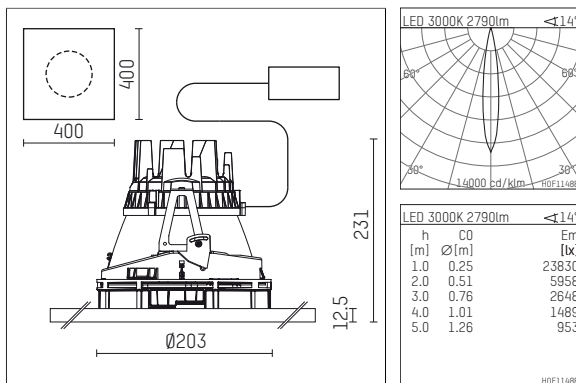

## 108 307 03 910 PD | white

complx.200 | insider  
ceiling recessed luminaire  
LED | 37 W 3000 K

- ceiling recessed luminaire complx.200 insider
- with plasterboard panel and integrated installation frame
- with LED 3400 lm
- colour temperature: 3000 K
- colour rendering index: CRI >90
- L90 / B10 (50.000h)
- SDCM < 2
- net luminous flux: 2790 lm
- total load: 37 W
- luminous efficacy: 75,4 lm/W
- rotationsymmetrical light distribution, spot
- safety cable for reflector module
- darklight reflector of aluminium, mirror finish anodised
- cut of angle: 40 °
- beam angle: 15 °
- UGR: -9
- with external LED power unit, electronic (DALI), 220-240 V, 0/50/60 Hz
- amplitude dimming
- dimming range: 100-1 %
- power supply: push-wire terminal 2x7x2,5 mm<sup>2</sup>
- housing of die cast aluminium
- microprismatic filter with very high rate of light transmission
- recessing ring of die cast aluminium
- length: 400 mm, width: 400 mm, height: 226 mm
- diameter: 203 mm
- recessing depth: 231 mm, ceiling thickness: 12.5 mm
- rotatable 360°, fixable setting
- weight: 3,2 kg
- protection rating: IP20
- protection class I
- 5 years Hoffmeister warranty
- Made in Germany
- certificates: manufactured according to DIN VDE 0711 / EN 60598, CE
- colour: white (RAL9016)
- 108 307 03 910 PD