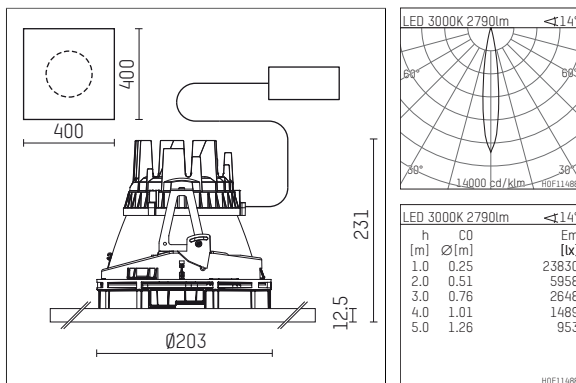

108 307 03 910 P | white

complx.200 | insider
ceiling recessed luminaire
LED | 37 W 3000 K

- ceiling recessed luminaire complx.200 insider
- with plasterboard panel and integrated installation frame
- with LED 3400 lm
- colour temperature: 3000 K
- colour rendering index: CRI >90
- L90 / B10 (50.000h)
- SDCM < 2
- net luminous flux: 2790 lm
- total load: 37 W
- luminous efficacy: 75,4 lm/W
- rotationsymmetrical light distribution, spot
- safety cable for reflector module
- darklight reflector of aluminium, mirror finish anodised
- cut of angle: 40 °
- beam angle: 15 °
- UGR: -9
- with external LED power unit, electronic, 220-240 V, 0/50/60 Hz
- power supply: push-wire terminal 2x5x2,5 mm²
- housing of die cast aluminium
- microprismatic filter with very high rate of light transmission
- recessing ring of die cast aluminium
- length: 400 mm, width: 400 mm, height: 226 mm
- diameter: 203 mm
- recessing depth: 231 mm, ceiling thickness: 12.5 mm
- rotatable 360°, fixable setting
- weight: 0 kg
- protection rating: IP20
- protection class I
- 5 years Hoffmeister warranty
- Made in Germany
- certificates: manufactured according to DIN VDE 0711 / EN 60598, CE
- colour: white (RAL9016)
- 108 307 03 910 P
