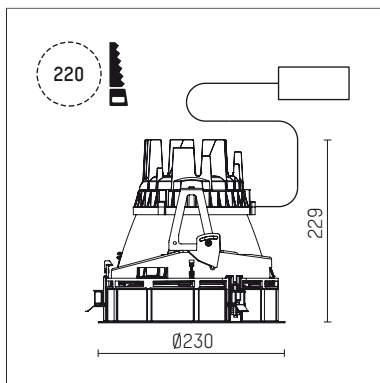

## 108 307 03 910 RD | white

complx.200 | rim  
ceiling recessed luminaire  
LED | 37 W 3000 K

- ceiling recessed luminaire complx.200 rim
- with a rim projecting over the ceiling
- for installation into suspended ceilings
- with LED 3400 lm
- colour temperature: 3000 K
- colour rendering index: CRI >90
- L90 / B10 (50.000h)
- SDCM < 2
- net luminous flux: 2790 lm
- total load: 37 W
- luminous efficacy: 75,4 lm/W
- rotationsymmetrical light distribution, spot
- safety cable for reflector module
- darklight reflector of aluminium, mirror finish anodised
- cut of angle: 40 °
- beam angle: 15 °
- UGR: -9
- with external LED power unit, electronic (DALI), 220-240 V, 0/50/60 Hz
- amplitude dimming
- dimming range: 100-1 %
- power supply: push-wire terminal 2x7x2,5 mm<sup>2</sup>
- housing of die cast aluminium
- microprismatic filter with very high rate of light transmission
- recessing ring of die cast aluminium
- height: 224 mm
- diameter: 230 mm, recessing diameter: 220 mm
- recessing depth: 229 mm, ceiling thickness: 1-35 mm
- rotatable 360°, fixable setting
- weight: 2,546 kg
- protection rating: IP20
- protection class I
- 5 years Hoffmeister warranty
- Made in Germany
- certificates: manufactured according to DIN VDE 0711 / EN 60598, CE
- colour: white (RAL9016)
- 108 307 03 910 RD