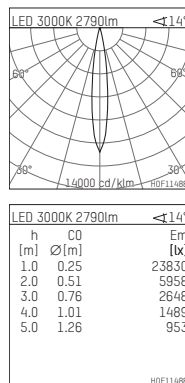

## 108 307 03 910 RD | white

complx.200 | rim  
ceiling recessed luminaire  
LED | 37 W 3000 K

- ceiling recessed luminaire complx.200 rim
- with a rim projecting over the ceiling
- for installation into suspended ceilings
- with LED 3400 lm
- colour temperature: 3000 K
- colour rendering index: CRI >90
- L90 / B10 (50.000h)
- SDCM < 2
- net luminous flux: 2790 lm
- total load: 37 W
- luminous efficacy: 75,4 lm/W
- rotationsymmetrical light distribution, spot
- safety cable for reflector module
- darklight reflector of aluminium, mirror finish anodised
- cut of angle: 40 °
- beam angle: 15 °
- UGR: -9
- with external LED power unit, electronic (DALI), 220-240 V, 0/50/60 Hz
- amplitude dimming
- dimming range: 100-1 %
- power supply: push-wire terminal 2x7x2,5 mm<sup>2</sup>
- housing of die cast aluminium
- microprismatic filter with very high rate of light transmission
- recessing ring of die cast aluminium
- height: 224 mm
- diameter: 230 mm, recessing diameter: 220 mm
- recessing depth: 229 mm, ceiling thickness: 1-35 mm
- rotatable 360°, fixable setting
- weight: 2,546 kg
- protection rating: IP20
- protection class I
- 5 years Hoffmeister warranty
- Made in Germany
- certificates: manufactured according to DIN VDE 0711 / EN 60598, CE
- colour: white (RAL9016)
- 108 307 03 910 RD