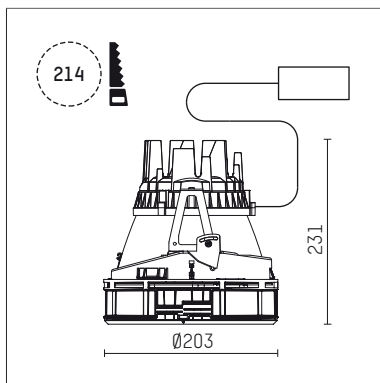

108 307 03 910 SD | white

complx.200 | insider
ceiling recessed luminaire
LED | 37 W 3000 K

- ceiling recessed luminaire complx.200 insider
- with ceiling-flush recessing ring
- for plastering into plasterboard ceilings
- with LED 3400 lm
- colour temperature: 3000 K
- colour rendering index: CRI >90
- L90 / B10 (50.000h)
- SDCM < 2
- net luminous flux: 2790 lm
- total load: 37 W
- luminous efficacy: 75,4 lm/W
- rotationsymmetrical light distribution, spot
- safety cable for reflector module
- darklight reflector of aluminium, mirror finish anodised
- cut of angle: 40 °
- beam angle: 15 °
- UGR: -9
- with external LED power unit, electronic (DALI), 220-240 V, 0/50/60 Hz
- amplitude dimming
- dimming range: 100-1 %
- power supply: push-wire terminal 2x7x2,5 mm²
- housing of die cast aluminium
- microprismatic filter with very high rate of light transmission
- recessing ring of die cast aluminium
- height: 226 mm
- diameter: 203 mm, recessing diameter: 214 mm
- recessing depth: 231 mm, ceiling thickness: for 12.5/15/18/20/25 mm
- rotatable 360°, fixable setting
- weight: 2,54 kg
- protection rating: IP20
- protection class I
- 5 years Hoffmeister warranty
- Made in Germany
- certificates: manufactured according to DIN VDE 0711 / EN 60598, CE
- colour: white (RAL9016)
- 108 307 03 910 SD