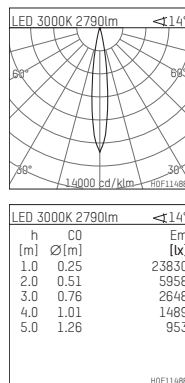

108 307 03 910 SD | white

complx.200 | insider
ceiling recessed luminaire
LED | 37 W 3000 K

- ceiling recessed luminaire complx.200 insider
- with ceiling-flush recessing ring
- for plastering into plasterboard ceilings
- with LED 3400 lm
- colour temperature: 3000 K
- colour rendering index: CRI >90
- L90 / B10 (50.000h)
- SDCM < 2
- net luminous flux: 2790 lm
- total load: 37 W
- luminous efficacy: 75,4 lm/W
- rotationsymmetrical light distribution, spot
- safety cable for reflector module
- darklight reflector of aluminium, mirror finish anodised
- cut of angle: 40 °
- beam angle: 15 °
- UGR: -9
- with external LED power unit, electronic (DALI), 220-240 V, 0/50/60 Hz
- amplitude dimming
- dimming range: 100-1 %
- power supply: push-wire terminal 2x7x2,5 mm²
- housing of die cast aluminium
- microprismatic filter with very high rate of light transmission
- recessing ring of die cast aluminium
- height: 226 mm
- diameter: 203 mm, recessing diameter: 214 mm
- recessing depth: 231 mm, ceiling thickness: for 12.5/15/18/20/25 mm
- rotatable 360°, fixable setting
- weight: 2,54 kg
- protection rating: IP20
- protection class I
- 5 years Hoffmeister warranty
- Made in Germany
- certificates: manufactured according to DIN VDE 0711 / EN 60598, CE
- colour: white (RAL9016)
- 108 307 03 910 SD