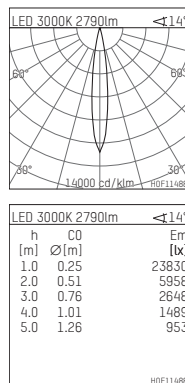

108 307 03 910 S | white

complx.200 | insider
ceiling recessed luminaire
LED | 37 W 3000 K

- ceiling recessed luminaire complx.200 insider
- with ceiling-flush recessing ring
- for plastering into plasterboard ceilings
- with LED 3400 lm
- colour temperature: 3000 K
- colour rendering index: CRI >90
- L90 / B10 (50.000h)
- SDCM < 2
- net luminous flux: 2790 lm
- total load: 37 W
- luminous efficacy: 75,4 lm/W
- rotationsymmetrical light distribution, spot
- safety cable for reflector module
- darklight reflector of aluminium, mirror finish anodised
- cut of angle: 40 °
- beam angle: 15 °
- UGR: -9
- with external LED power unit, electronic, 220-240 V, 0/50/60 Hz
- power supply: push-wire terminal 2x5x2,5 mm²
- housing of die cast aluminium
- microprismatic filter with very high rate of light transmission
- recessing ring of die cast aluminium
- height: 226 mm
- diameter: 203 mm, recessing diameter: 214 mm
- recessing depth: 231 mm, ceiling thickness: for 12.5/15/18/20/25 mm
- rotatable 360°, fixable setting
- weight: 2,54 kg
- protection rating: IP20
- protection class I
- 5 years Hoffmeister warranty
- Made in Germany
- certificates: manufactured according to DIN VDE 0711 / EN 60598, CE
- colour: white (RAL9016)
- 108 307 03 910 S