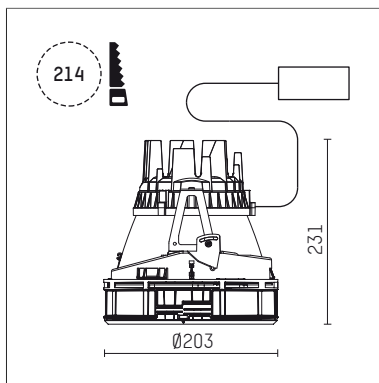

108 307 03 910 S | white

complx.200 | insider
ceiling recessed luminaire
LED | 37 W 3000 K

- ceiling recessed luminaire complx.200 insider
- with ceiling-flush recessing ring
- for plastering into plasterboard ceilings
- with LED 3400 lm
- colour temperature: 3000 K
- colour rendering index: CRI >90
- L90 / B10 (50.000h)
- SDCM < 2
- net luminous flux: 2790 lm
- total load: 37 W
- luminous efficacy: 75,4 lm/W
- rotationsymmetrical light distribution, spot
- safety cable for reflector module
- darklight reflector of aluminium, mirror finish anodised
- cut of angle: 40 °
- beam angle: 15 °
- UGR: -9
- with external LED power unit, electronic, 220-240 V, 0/50/60 Hz
- power supply: push-wire terminal 2x5x2,5 mm²
- housing of die cast aluminium
- microprismatic filter with very high rate of light transmission
- recessing ring of die cast aluminium
- height: 226 mm
- diameter: 203 mm, recessing diameter: 214 mm
- recessing depth: 231 mm, ceiling thickness: for 12.5/15/18/20/25 mm
- rotatable 360°, fixable setting
- weight: 2,54 kg
- protection rating: IP20
- protection class I
- 5 years Hoffmeister warranty
- Made in Germany
- certificates: manufactured according to DIN VDE 0711 / EN 60598, CE
- colour: white (RAL9016)
- 108 307 03 910 S