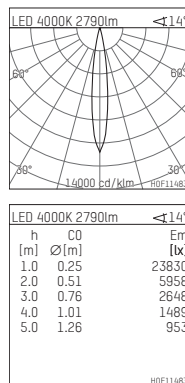

## 108 307 04 910 PD | white

complx.200 | insider  
ceiling recessed luminaire  
LED | 37 W 4000 K

- ceiling recessed luminaire complx.200 insider
- with plasterboard panel and integrated installation frame
- with LED 3400 lm
- colour temperature: 4000 K
- colour rendering index: CRI 80
- L90 / B10 (50.000h)
- SDCM < 3
- net luminous flux: 2790 lm
- total load: 37 W
- luminous efficacy: 75,4 lm/W
- rotationsymmetrical light distribution, spot
- safety cable for reflector module
- darklight reflector of aluminium, mirror finish anodised
- cut of angle: 40 °
- beam angle: 15 °
- UGR: -9
- with external LED power unit, electronic (DALI), 220-240 V, 0/50/60 Hz
- amplitude dimming
- dimming range: 100-1 %
- power supply: push-wire terminal 2x7x2,5 mm<sup>2</sup>
- housing of die cast aluminium
- microprismatic filter with very high rate of light transmission
- recessing ring of die cast aluminium
- length: 400 mm, width: 400 mm, height: 226 mm
- diameter: 203 mm
- recessing depth: 231 mm, ceiling thickness: 12.5 mm
- rotatable 360°, fixable setting
- weight: 3,2 kg
- protection rating: IP20
- protection class I
- 5 years Hoffmeister warranty
- Made in Germany
- certificates: manufactured according to DIN VDE 0711 / EN 60598, CE
- colour: white (RAL9016)
- 108 307 04 910 PD