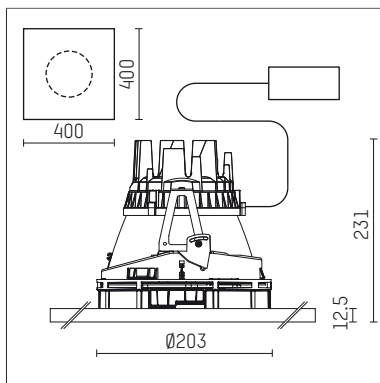

## 108 307 04 910 PD | white

complx.200 | insider  
ceiling recessed luminaire  
LED | 37 W 4000 K

- ceiling recessed luminaire complx.200 insider
- with plasterboard panel and integrated installation frame
- with LED 3400 lm
- colour temperature: 4000 K
- colour rendering index: CRI 80
- L90 / B10 (50.000h)
- SDCM < 3
- net luminous flux: 2790 lm
- total load: 37 W
- luminous efficacy: 75,4 lm/W
- rotationsymmetrical light distribution, spot
- safety cable for reflector module
- darklight reflector of aluminium, mirror finish anodised
- cut of angle: 40 °
- beam angle: 15 °
- UGR: -9
- with external LED power unit, electronic (DALI), 220-240 V, 0/50/60 Hz
- amplitude dimming
- dimming range: 100-1 %
- power supply: push-wire terminal 2x7x2,5 mm<sup>2</sup>
- housing of die cast aluminium
- microprismatic filter with very high rate of light transmission
- recessing ring of die cast aluminium
- length: 400 mm, width: 400 mm, height: 226 mm
- diameter: 203 mm
- recessing depth: 231 mm, ceiling thickness: 12.5 mm
- rotatable 360°, fixable setting
- weight: 3,2 kg
- protection rating: IP20
- protection class I
- 5 years Hoffmeister warranty
- Made in Germany
- certificates: manufactured according to DIN VDE 0711 / EN 60598, CE
- colour: white (RAL9016)
- 108 307 04 910 PD