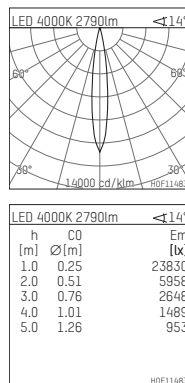

108 307 04 910 P | white

complx.200 | insider
ceiling recessed luminaire
LED | 37 W 4000 K

- ceiling recessed luminaire complx.200 insider
- with plasterboard panel and integrated installation frame
- with LED 3400 lm
- colour temperature: 4000 K
- colour rendering index: CRI 80
- L90 / B10 (50.000h)
- SDCM < 3
- net luminous flux: 2790 lm
- total load: 37 W
- luminous efficacy: 75,4 lm/W
- rotationsymmetrical light distribution, spot
- safety cable for reflector module
- darklight reflector of aluminium, mirror finish anodised
- cut of angle: 40 °
- beam angle: 15 °
- UGR: -9
- with external LED power unit, electronic, 220-240 V, 0/50/60 Hz
- power supply: push-wire terminal 2x5x2,5 mm²
- housing of die cast aluminium
- microprismatic filter with very high rate of light transmission
- recessing ring of die cast aluminium
- length: 400 mm, width: 400 mm, height: 226 mm
- diameter: 203 mm
- recessing depth: 231 mm, ceiling thickness: 12.5 mm
- rotatable 360°, fixable setting
- weight: 0 kg
- protection rating: IP20
- protection class I
- 5 years Hoffmeister warranty
- Made in Germany
- certificates: manufactured according to DIN VDE 0711 / EN 60598, CE
- colour: white (RAL9016)
- 108 307 04 910 P
