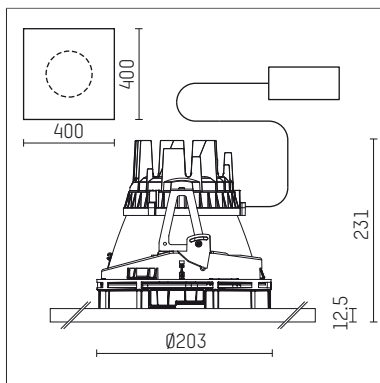

108 307 04 910 P | white

complx.200 | insider
ceiling recessed luminaire
LED | 37 W 4000 K

- ceiling recessed luminaire complx.200 insider
- with plasterboard panel and integrated installation frame
- with LED 3400 lm
- colour temperature: 4000 K
- colour rendering index: CRI 80
- L90 / B10 (50.000h)
- SDCM < 3
- net luminous flux: 2790 lm
- total load: 37 W
- luminous efficacy: 75,4 lm/W
- rotationsymmetrical light distribution, spot
- safety cable for reflector module
- darklight reflector of aluminium, mirror finish anodised
- cut of angle: 40 °
- beam angle: 15 °
- UGR: -9
- with external LED power unit, electronic, 220-240 V, 0/50/60 Hz
- power supply: push-wire terminal 2x5x2,5 mm²
- housing of die cast aluminium
- microprismatic filter with very high rate of light transmission
- recessing ring of die cast aluminium
- length: 400 mm, width: 400 mm, height: 226 mm
- diameter: 203 mm
- recessing depth: 231 mm, ceiling thickness: 12.5 mm
- rotatable 360°, fixable setting
- weight: 0 kg
- protection rating: IP20
- protection class I
- 5 years Hoffmeister warranty
- Made in Germany
- certificates: manufactured according to DIN VDE 0711 / EN 60598, CE
- colour: white (RAL9016)
- 108 307 04 910 P
