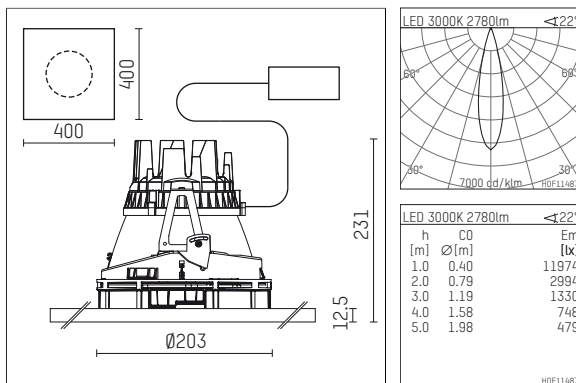

108 308 03 910 PD | white

complx.200 | insider
ceiling recessed luminaire
LED | 37 W 3000 K

- ceiling recessed luminaire complx.200 insider
- with plasterboard panel and integrated installation frame
- with LED 3400 lm
- colour temperature: 3000 K
- colour rendering index: CRI >90
- L90 / B10 (50.000h)
- SDCM < 2
- net luminous flux: 2780 lm
- total load: 37 W
- luminous efficacy: 75,1 lm/W
- rotationsymmetrical light distribution, medium
- safety cable for reflector module
- darklight reflector of aluminium, mirror finish anodised
- cut of angle: 40 °
- beam angle: 25 °
- UGR: -7
- with external LED power unit, electronic (DALI), 220-240 V, 0/50/60 Hz
- amplitude dimming
- dimming range: 100-1 %
- power supply: push-wire terminal 2x7x2,5 mm²
- housing of die cast aluminium
- safety glass, clear
- recessing ring of die cast aluminium
- length: 400 mm, width: 400 mm, height: 226 mm
- diameter: 203 mm
- recessing depth: 231 mm, ceiling thickness: 12.5 mm
- rotatable 360°, fixable setting
- weight: 3,2 kg
- protection rating: IP20
- protection class I
- 5 years Hoffmeister warranty
- Made in Germany
- certificates: manufactured according to DIN VDE 0711 / EN 60598, CE
- colour: white (RAL9016)
- 108 308 03 910 PD