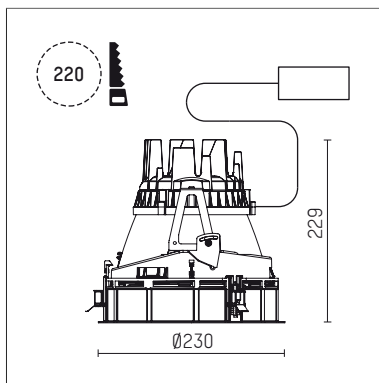

108 308 03 910 RD | white

complx.200 | rim
ceiling recessed luminaire
LED | 37 W 3000 K

- ceiling recessed luminaire complx.200 rim
- with a rim projecting over the ceiling
- for installation into suspended ceilings
- with LED 3400 lm
- colour temperature: 3000 K
- colour rendering index: CRI >90
- L90 / B10 (50.000h)
- SDCM < 2
- net luminous flux: 2780 lm
- total load: 37 W
- luminous efficacy: 75,1 lm/W
- rotationsymmetrical light distribution, medium
- safety cable for reflector module
- darklight reflector of aluminium, mirror finish anodised
- cut of angle: 40 °
- beam angle: 25 °
- UGR: -7
- with external LED power unit, electronic (DALI), 220-240 V, 0/50/60 Hz
- amplitude dimming
- dimming range: 100-1 %
- power supply: push-wire terminal 2x7x2,5 mm²
- housing of die cast aluminium
- safety glass, clear
- recessing ring of die cast aluminium
- height: 224 mm
- diameter: 230 mm, recessing diameter: 220 mm
- recessing depth: 229 mm, ceiling thickness: 1-35 mm
- rotatable 360°, fixable setting
- weight: 2,546 kg
- protection rating: IP20
- protection class I
- 5 years Hoffmeister warranty
- Made in Germany
- certificates: manufactured according to DIN VDE 0711 / EN 60598, CE
- colour: white (RAL9016)
- 108 308 03 910 RD