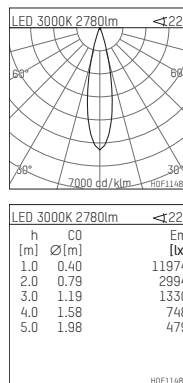

108 308 03 910 RD | white

complx.200 | rim
ceiling recessed luminaire
LED | 37 W 3000 K

- ceiling recessed luminaire complx.200 rim
- with a rim projecting over the ceiling
- for installation into suspended ceilings
- with LED 3400 lm
- colour temperature: 3000 K
- colour rendering index: CRI >90
- L90 / B10 (50.000h)
- SDCM < 2
- net luminous flux: 2780 lm
- total load: 37 W
- luminous efficacy: 75,1 lm/W
- rotationsymmetrical light distribution, medium
- safety cable for reflector module
- darklight reflector of aluminium, mirror finish anodised
- cut of angle: 40 °
- beam angle: 25 °
- UGR: -7
- with external LED power unit, electronic (DALI), 220-240 V, 0/50/60 Hz
- amplitude dimming
- dimming range: 100-1 %
- power supply: push-wire terminal 2x7x2,5 mm²
- housing of die cast aluminium
- safety glass, clear
- recessing ring of die cast aluminium
- height: 224 mm
- diameter: 230 mm, recessing diameter: 220 mm
- recessing depth: 229 mm, ceiling thickness: 1-35 mm
- rotatable 360°, fixable setting
- weight: 2,546 kg
- protection rating: IP20
- protection class I
- 5 years Hoffmeister warranty
- Made in Germany
- certificates: manufactured according to DIN VDE 0711 / EN 60598, CE
- colour: white (RAL9016)
- 108 308 03 910 RD