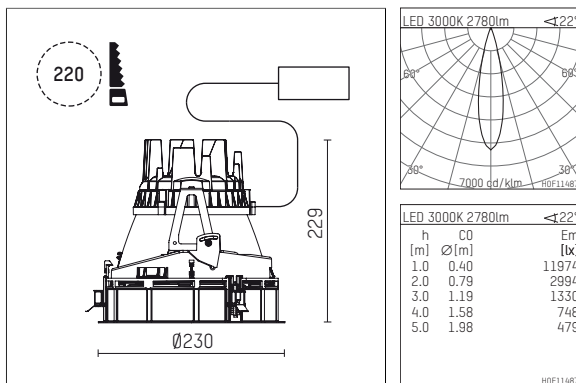

## 108 308 03 910 R | white

complx.200 | rim  
ceiling recessed luminaire  
LED | 37 W 3000 K

- ceiling recessed luminaire complx.200 rim
- with a rim projecting over the ceiling
- for installation into suspended ceilings
- with LED 3400 lm
- colour temperature: 3000 K
- colour rendering index: CRI >90
- L90 / B10 (50.000h)
- SDCM < 2
- net luminous flux: 2780 lm
- total load: 37 W
- luminous efficacy: 75,1 lm/W
- rotationsymmetrical light distribution, medium
- safety cable for reflector module
- darklight reflector of aluminium, mirror finish anodised
- cut of angle: 40 °
- beam angle: 25 °
- UGR: -7
- with external LED power unit, electronic, 220-240 V, 0/50/60 Hz
- power supply: push-wire terminal 2x5x2,5 mm<sup>2</sup>
- housing of die cast aluminium
- safety glass, clear
- recessing ring of die cast aluminium
- height: 224 mm
- diameter: 230 mm, recessing diameter: 220 mm
- recessing depth: 229 mm, ceiling thickness: 1-35 mm
- rotatable 360°, fixable setting
- weight: 2,546 kg
- protection rating: IP20
- protection class I
- 5 years Hoffmeister warranty
- Made in Germany
- certificates: manufactured according to DIN VDE 0711 / EN 60598, CE
- colour: white (RAL9016)
- 108 308 03 910 R