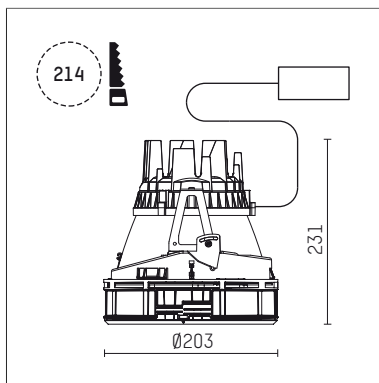

## 108 308 03 910 SD | white

complx.200 | insider  
ceiling recessed luminaire  
LED | 37 W 3000 K

- ceiling recessed luminaire complx.200 insider
- with ceiling-flush recessing ring
- for plastering into plasterboard ceilings
- with LED 3400 lm
- colour temperature: 3000 K
- colour rendering index: CRI >90
- L90 / B10 (50.000h)
- SDCM < 2
- net luminous flux: 2780 lm
- total load: 37 W
- luminous efficacy: 75,1 lm/W
- rotationsymmetrical light distribution, medium
- safety cable for reflector module
- darklight reflector of aluminium, mirror finish anodised
- cut of angle: 40 °
- beam angle: 25 °
- UGR: -7
- with external LED power unit, electronic (DALI), 220-240 V, 0/50/60 Hz
- amplitude dimming
- dimming range: 100-1 %
- power supply: push-wire terminal 2x7x2,5 mm<sup>2</sup>
- housing of die cast aluminium
- safety glass, clear
- recessing ring of die cast aluminium
- height: 226 mm
- diameter: 203 mm, recessing diameter: 214 mm
- recessing depth: 231 mm, ceiling thickness: for 12.5/15/18/20/25 mm
- rotatable 360°, fixable setting
- weight: 2,54 kg
- protection rating: IP20
- protection class I
- 5 years Hoffmeister warranty
- Made in Germany
- certificates: manufactured according to DIN VDE 0711 / EN 60598, CE
- colour: white (RAL9016)
- 108 308 03 910 SD