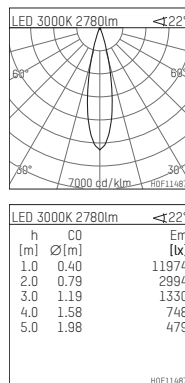

## 108 308 03 910 SD | white

complx.200 | insider  
ceiling recessed luminaire  
LED | 37 W 3000 K

- ceiling recessed luminaire complx.200 insider
- with ceiling-flush recessing ring
- for plastering into plasterboard ceilings
- with LED 3400 lm
- colour temperature: 3000 K
- colour rendering index: CRI >90
- L90 / B10 (50.000h)
- SDCM < 2
- net luminous flux: 2780 lm
- total load: 37 W
- luminous efficacy: 75,1 lm/W
- rotationsymmetrical light distribution, medium
- safety cable for reflector module
- darklight reflector of aluminium, mirror finish anodised
- cut of angle: 40 °
- beam angle: 25 °
- UGR: -7
- with external LED power unit, electronic (DALI), 220-240 V, 0/50/60 Hz
- amplitude dimming
- dimming range: 100-1 %
- power supply: push-wire terminal 2x7x2,5 mm<sup>2</sup>
- housing of die cast aluminium
- safety glass, clear
- recessing ring of die cast aluminium
- height: 226 mm
- diameter: 203 mm, recessing diameter: 214 mm
- recessing depth: 231 mm, ceiling thickness: for 12.5/15/18/20/25 mm
- rotatable 360°, fixable setting
- weight: 2,54 kg
- protection rating: IP20
- protection class I
- 5 years Hoffmeister warranty
- Made in Germany
- certificates: manufactured according to DIN VDE 0711 / EN 60598, CE
- colour: white (RAL9016)
- 108 308 03 910 SD