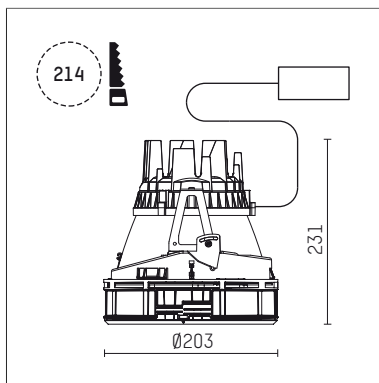

108 308 03 910 S | white

complx.200 | insider
ceiling recessed luminaire
LED | 37 W 3000 K

- ceiling recessed luminaire complx.200 insider
- with ceiling-flush recessing ring
- for plastering into plasterboard ceilings
- with LED 3400 lm
- colour temperature: 3000 K
- colour rendering index: CRI >90
- L90 / B10 (50.000h)
- SDCM < 2
- net luminous flux: 2780 lm
- total load: 37 W
- luminous efficacy: 75,1 lm/W
- rotationsymmetrical light distribution, medium
- safety cable for reflector module
- darklight reflector of aluminium, mirror finish anodised
- cut of angle: 40 °
- beam angle: 25 °
- UGR: -7
- with external LED power unit, electronic, 220-240 V, 0/50/60 Hz
- power supply: push-wire terminal 2x5x2,5 mm²
- housing of die cast aluminium
- safety glass, clear
- recessing ring of die cast aluminium
- height: 226 mm
- diameter: 203 mm, recessing diameter: 214 mm
- recessing depth: 231 mm, ceiling thickness: for 12.5/15/18/20/25 mm
- rotatable 360°, fixable setting
- weight: 2,54 kg
- protection rating: IP20
- protection class I
- 5 years Hoffmeister warranty
- Made in Germany
- certificates: manufactured according to DIN VDE 0711 / EN 60598, CE
- colour: white (RAL9016)
- 108 308 03 910 S
