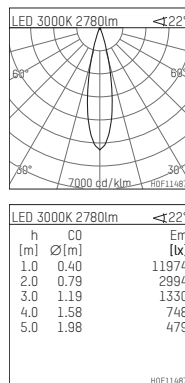

108 308 03 910 S | white

complx.200 | insider
ceiling recessed luminaire
LED | 37 W 3000 K

- ceiling recessed luminaire complx.200 insider
- with ceiling-flush recessing ring
- for plastering into plasterboard ceilings
- with LED 3400 lm
- colour temperature: 3000 K
- colour rendering index: CRI >90
- L90 / B10 (50.000h)
- SDCM < 2
- net luminous flux: 2780 lm
- total load: 37 W
- luminous efficacy: 75,1 lm/W
- rotationsymmetrical light distribution, medium
- safety cable for reflector module
- darklight reflector of aluminium, mirror finish anodised
- cut of angle: 40 °
- beam angle: 25 °
- UGR: -7
- with external LED power unit, electronic, 220-240 V, 0/50/60 Hz
- power supply: push-wire terminal 2x5x2,5 mm²
- housing of die cast aluminium
- safety glass, clear
- recessing ring of die cast aluminium
- height: 226 mm
- diameter: 203 mm, recessing diameter: 214 mm
- recessing depth: 231 mm, ceiling thickness: for 12.5/15/18/20/25 mm
- rotatable 360°, fixable setting
- weight: 2,54 kg
- protection rating: IP20
- protection class I
- 5 years Hoffmeister warranty
- Made in Germany
- certificates: manufactured according to DIN VDE 0711 / EN 60598, CE
- colour: white (RAL9016)
- 108 308 03 910 S
