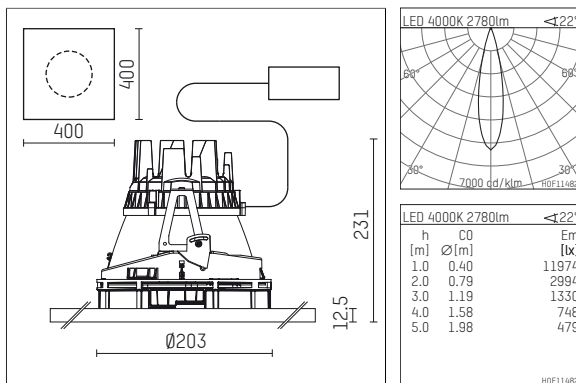

108 308 04 910 PD | white

complx.200 | insider
ceiling recessed luminaire
LED | 37 W 4000 K

- ceiling recessed luminaire complx.200 insider
- with plasterboard panel and integrated installation frame
- with LED 3400 lm
- colour temperature: 4000 K
- colour rendering index: CRI 80
- L90 / B10 (50.000h)
- SDCM < 3
- net luminous flux: 2780 lm
- total load: 37 W
- luminous efficacy: 75,1 lm/W
- rotationsymmetrical light distribution, medium
- safety cable for reflector module
- darklight reflector of aluminium, mirror finish anodised
- cut of angle: 40 °
- beam angle: 25 °
- UGR: -7
- with external LED power unit, electronic (DALI), 220-240 V, 0/50/60 Hz
- amplitude dimming
- dimming range: 100-1 %
- power supply: push-wire terminal 2x7x2,5 mm²
- housing of die cast aluminium
- safety glass, clear
- recessing ring of die cast aluminium
- length: 400 mm, width: 400 mm, height: 226 mm
- diameter: 203 mm
- recessing depth: 231 mm, ceiling thickness: 12.5 mm
- rotatable 360°, fixable setting
- weight: 3,2 kg
- protection rating: IP20
- protection class I
- 5 years Hoffmeister warranty
- Made in Germany
- certificates: manufactured according to DIN VDE 0711 / EN 60598, CE
- colour: white (RAL9016)
- 108 308 04 910 PD