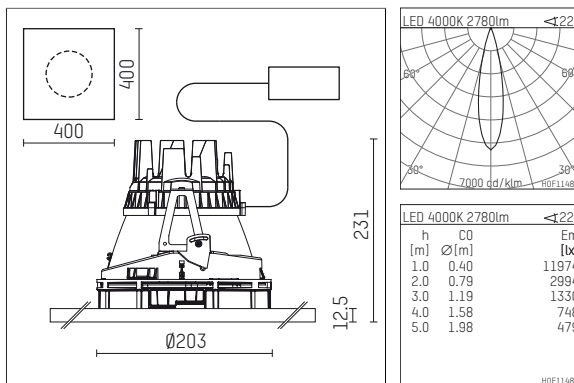

108 308 04 910 P | white

complx.200 | insider
ceiling recessed luminaire
LED | 37 W 4000 K

- ceiling recessed luminaire complx.200 insider
- with plasterboard panel and integrated installation frame
- with LED 3400 lm
- colour temperature: 4000 K
- colour rendering index: CRI 80
- L90 / B10 (50.000h)
- SDCM < 3
- net luminous flux: 2780 lm
- total load: 37 W
- luminous efficacy: 75,1 lm/W
- rotationsymmetrical light distribution, medium
- safety cable for reflector module
- darklight reflector of aluminium, mirror finish anodised
- cut of angle: 40 °
- beam angle: 25 °
- UGR: -7
- with external LED power unit, electronic, 220-240 V, 0/50/60 Hz
- power supply: push-wire terminal 2x5x2,5 mm²
- housing of die cast aluminium
- safety glass, clear
- recessing ring of die cast aluminium
- length: 400 mm, width: 400 mm, height: 226 mm
- diameter: 203 mm
- recessing depth: 231 mm, ceiling thickness: 12.5 mm
- rotatable 360°, fixable setting
- weight: 0 kg
- protection rating: IP20
- protection class I
- 5 years Hoffmeister warranty
- Made in Germany
- certificates: manufactured according to DIN VDE 0711 / EN 60598, CE
- colour: white (RAL9016)
- 108 308 04 910 P