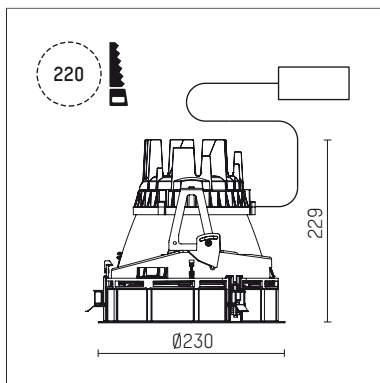

## 108 308 04 910 RD | white

complx.200 | rim  
ceiling recessed luminaire  
LED | 37 W 4000 K

- ceiling recessed luminaire complx.200 rim
- with a rim projecting over the ceiling
- for installation into suspended ceilings
- with LED 3400 lm
- colour temperature: 4000 K
- colour rendering index: CRI 80
- L90 / B10 (50.000h)
- SDCM < 3
- net luminous flux: 2780 lm
- total load: 37 W
- luminous efficacy: 75,1 lm/W
- rotationsymmetrical light distribution, medium
- safety cable for reflector module
- darklight reflector of aluminium, mirror finish anodised
- cut of angle: 40 °
- beam angle: 25 °
- UGR: -7
- with external LED power unit, electronic (DALI), 220-240 V, 0/50/60 Hz
- amplitude dimming
- dimming range: 100-1 %
- power supply: push-wire terminal 2x7x2,5 mm<sup>2</sup>
- housing of die cast aluminium
- safety glass, clear
- recessing ring of die cast aluminium
- height: 224 mm
- diameter: 230 mm, recessing diameter: 220 mm
- recessing depth: 229 mm, ceiling thickness: 1-35 mm
- rotatable 360°, fixable setting
- weight: 2,546 kg
- protection rating: IP20
- protection class I
- 5 years Hoffmeister warranty
- Made in Germany
- certificates: manufactured according to DIN VDE 0711 / EN 60598, CE
- colour: white (RAL9016)
- 108 308 04 910 RD