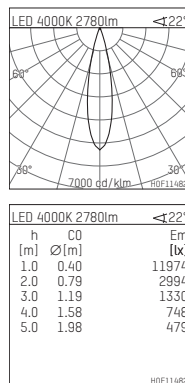

## 108 308 04 910 RD | white

complx.200 | rim  
ceiling recessed luminaire  
LED | 37 W 4000 K

- ceiling recessed luminaire complx.200 rim
- with a rim projecting over the ceiling
- for installation into suspended ceilings
- with LED 3400 lm
- colour temperature: 4000 K
- colour rendering index: CRI 80
- L90 / B10 (50.000h)
- SDCM < 3
- net luminous flux: 2780 lm
- total load: 37 W
- luminous efficacy: 75,1 lm/W
- rotationsymmetrical light distribution, medium
- safety cable for reflector module
- darklight reflector of aluminium, mirror finish anodised
- cut of angle: 40 °
- beam angle: 25 °
- UGR: -7
- with external LED power unit, electronic (DALI), 220-240 V, 0/50/60 Hz
- amplitude dimming
- dimming range: 100-1 %
- power supply: push-wire terminal 2x7x2,5 mm<sup>2</sup>
- housing of die cast aluminium
- safety glass, clear
- recessing ring of die cast aluminium
- height: 224 mm
- diameter: 230 mm, recessing diameter: 220 mm
- recessing depth: 229 mm, ceiling thickness: 1-35 mm
- rotatable 360°, fixable setting
- weight: 2,546 kg
- protection rating: IP20
- protection class I
- 5 years Hoffmeister warranty
- Made in Germany
- certificates: manufactured according to DIN VDE 0711 / EN 60598, CE
- colour: white (RAL9016)
- 108 308 04 910 RD