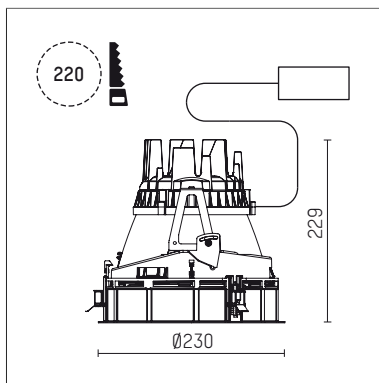

108 308 04 910 R | white

complx.200 | rim
ceiling recessed luminaire
LED | 37 W 4000 K

- ceiling recessed luminaire complx.200 rim
- with a rim projecting over the ceiling
- for installation into suspended ceilings
- with LED 3400 lm
- colour temperature: 4000 K
- colour rendering index: CRI 80
- L90 / B10 (50.000h)
- SDCM < 3
- net luminous flux: 2780 lm
- total load: 37 W
- luminous efficacy: 75,1 lm/W
- rotationsymmetrical light distribution, medium
- safety cable for reflector module
- darklight reflector of aluminium, mirror finish anodised
- cut of angle: 40 °
- beam angle: 25 °
- UGR: -7
- with external LED power unit, electronic, 220-240 V, 0/50/60 Hz
- power supply: push-wire terminal 2x5x2,5 mm²
- housing of die cast aluminium
- safety glass, clear
- recessing ring of die cast aluminium
- height: 224 mm
- diameter: 230 mm, recessing diameter: 220 mm
- recessing depth: 229 mm, ceiling thickness: 1-35 mm
- rotatable 360°, fixable setting
- weight: 2,546 kg
- protection rating: IP20
- protection class I
- 5 years Hoffmeister warranty
- Made in Germany
- certificates: manufactured according to DIN VDE 0711 / EN 60598, CE
- colour: white (RAL9016)
- 108 308 04 910 R