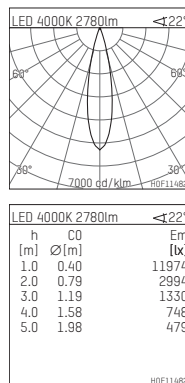

108 308 04 910 R | white

complx.200 | rim
ceiling recessed luminaire
LED | 37 W 4000 K

- ceiling recessed luminaire complx.200 rim
- with a rim projecting over the ceiling
- for installation into suspended ceilings
- with LED 3400 lm
- colour temperature: 4000 K
- colour rendering index: CRI 80
- L90 / B10 (50.000h)
- SDCM < 3
- net luminous flux: 2780 lm
- total load: 37 W
- luminous efficacy: 75,1 lm/W
- rotationsymmetrical light distribution, medium
- safety cable for reflector module
- darklight reflector of aluminium, mirror finish anodised
- cut of angle: 40 °
- beam angle: 25 °
- UGR: -7
- with external LED power unit, electronic, 220-240 V, 0/50/60 Hz
- power supply: push-wire terminal 2x5x2,5 mm²
- housing of die cast aluminium
- safety glass, clear
- recessing ring of die cast aluminium
- height: 224 mm
- diameter: 230 mm, recessing diameter: 220 mm
- recessing depth: 229 mm, ceiling thickness: 1-35 mm
- rotatable 360°, fixable setting
- weight: 2,546 kg
- protection rating: IP20
- protection class I
- 5 years Hoffmeister warranty
- Made in Germany
- certificates: manufactured according to DIN VDE 0711 / EN 60598, CE
- colour: white (RAL9016)
- 108 308 04 910 R