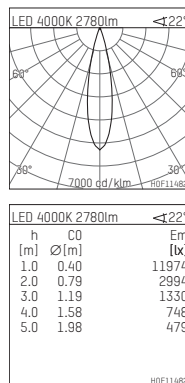

## 108 308 04 910 SD | white

complx.200 | insider  
ceiling recessed luminaire  
LED | 37 W 4000 K

- ceiling recessed luminaire complx.200 insider
- with ceiling-flush recessing ring
- for plastering into plasterboard ceilings
- with LED 3400 lm
- colour temperature: 4000 K
- colour rendering index: CRI 80
- L90 / B10 (50.000h)
- SDCM < 3
- net luminous flux: 2780 lm
- total load: 37 W
- luminous efficacy: 75,1 lm/W
- rotationsymmetrical light distribution, medium
- safety cable for reflector module
- darklight reflector of aluminium, mirror finish anodised
- cut of angle: 40 °
- beam angle: 25 °
- UGR: -7
- with external LED power unit, electronic (DALI), 220-240 V, 0/50/60 Hz
- amplitude dimming
- dimming range: 100-1 %
- power supply: push-wire terminal 2x7x2,5 mm<sup>2</sup>
- housing of die cast aluminium
- safety glass, clear
- recessing ring of die cast aluminium
- height: 226 mm
- diameter: 203 mm, recessing diameter: 214 mm
- recessing depth: 231 mm, ceiling thickness: for 12.5/15/18/20/25 mm
- rotatable 360°, fixable setting
- weight: 2,54 kg
- protection rating: IP20
- protection class I
- 5 years Hoffmeister warranty
- Made in Germany
- certificates: manufactured according to DIN VDE 0711 / EN 60598, CE
- colour: white (RAL9016)
- 108 308 04 910 SD