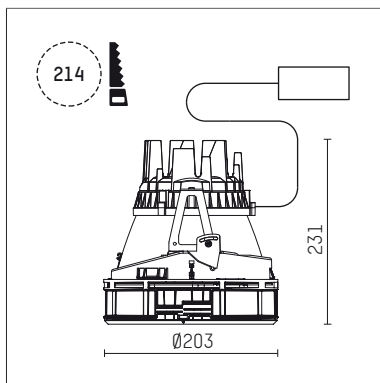

## 108 308 04 910 SD | white

complx.200 | insider  
ceiling recessed luminaire  
LED | 37 W 4000 K

- ceiling recessed luminaire complx.200 insider
- with ceiling-flush recessing ring
- for plastering into plasterboard ceilings
- with LED 3400 lm
- colour temperature: 4000 K
- colour rendering index: CRI 80
- L90 / B10 (50.000h)
- SDCM < 3
- net luminous flux: 2780 lm
- total load: 37 W
- luminous efficacy: 75,1 lm/W
- rotationsymmetrical light distribution, medium
- safety cable for reflector module
- darklight reflector of aluminium, mirror finish anodised
- cut of angle: 40 °
- beam angle: 25 °
- UGR: -7
- with external LED power unit, electronic (DALI), 220-240 V, 0/50/60 Hz
- amplitude dimming
- dimming range: 100-1 %
- power supply: push-wire terminal 2x7x2,5 mm<sup>2</sup>
- housing of die cast aluminium
- safety glass, clear
- recessing ring of die cast aluminium
- height: 226 mm
- diameter: 203 mm, recessing diameter: 214 mm
- recessing depth: 231 mm, ceiling thickness: for 12.5/15/18/20/25 mm
- rotatable 360°, fixable setting
- weight: 2,54 kg
- protection rating: IP20
- protection class I
- 5 years Hoffmeister warranty
- Made in Germany
- certificates: manufactured according to DIN VDE 0711 / EN 60598, CE
- colour: white (RAL9016)
- 108 308 04 910 SD