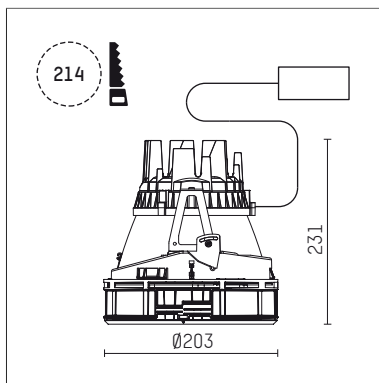

## 108 308 04 910 S | white

complx.200 | insider  
ceiling recessed luminaire  
LED | 37 W 4000 K

- ceiling recessed luminaire complx.200 insider
- with ceiling-flush recessing ring
- for plastering into plasterboard ceilings
- with LED 3400 lm
- colour temperature: 4000 K
- colour rendering index: CRI 80
- L90 / B10 (50.000h)
- SDCM < 3
- net luminous flux: 2780 lm
- total load: 37 W
- luminous efficacy: 75,1 lm/W
- rotationsymmetrical light distribution, medium
- safety cable for reflector module
- darklight reflector of aluminium, mirror finish anodised
- cut of angle: 40 °
- beam angle: 25 °
- UGR: -7
- with external LED power unit, electronic, 220-240 V, 0/50/60 Hz
- power supply: push-wire terminal 2x5x2,5 mm<sup>2</sup>
- housing of die cast aluminium
- safety glass, clear
- recessing ring of die cast aluminium
- height: 226 mm
- diameter: 203 mm, recessing diameter: 214 mm
- recessing depth: 231 mm, ceiling thickness: for 12.5/15/18/20/25 mm
- rotatable 360°, fixable setting
- weight: 2,54 kg
- protection rating: IP20
- protection class I
- 5 years Hoffmeister warranty
- Made in Germany
- certificates: manufactured according to DIN VDE 0711 / EN 60598, CE
- colour: white (RAL9016)
- 108 308 04 910 S