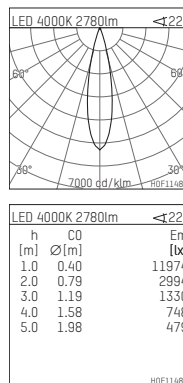

## 108 308 04 910 S | white

complx.200 | insider  
ceiling recessed luminaire  
LED | 37 W 4000 K

- ceiling recessed luminaire complx.200 insider
- with ceiling-flush recessing ring
- for plastering into plasterboard ceilings
- with LED 3400 lm
- colour temperature: 4000 K
- colour rendering index: CRI 80
- L90 / B10 (50.000h)
- SDCM < 3
- net luminous flux: 2780 lm
- total load: 37 W
- luminous efficacy: 75,1 lm/W
- rotationsymmetrical light distribution, medium
- safety cable for reflector module
- darklight reflector of aluminium, mirror finish anodised
- cut of angle: 40 °
- beam angle: 25 °
- UGR: -7
- with external LED power unit, electronic, 220-240 V, 0/50/60 Hz
- power supply: push-wire terminal 2x5x2,5 mm<sup>2</sup>
- housing of die cast aluminium
- safety glass, clear
- recessing ring of die cast aluminium
- height: 226 mm
- diameter: 203 mm, recessing diameter: 214 mm
- recessing depth: 231 mm, ceiling thickness: for 12.5/15/18/20/25 mm
- rotatable 360°, fixable setting
- weight: 2,54 kg
- protection rating: IP20
- protection class I
- 5 years Hoffmeister warranty
- Made in Germany
- certificates: manufactured according to DIN VDE 0711 / EN 60598, CE
- colour: white (RAL9016)
- 108 308 04 910 S