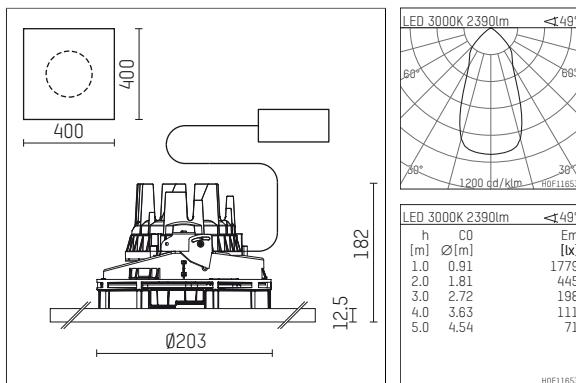

108 313 03 910 PD | white

complx.200 | insider
ceiling recessed luminaire
LED | 37 W 3000 K

- ceiling recessed luminaire complx.200 insider
- with plasterboard panel and integrated installation frame
- with LED 3400 lm
- colour temperature: 3000 K
- colour rendering index: CRI >90
- L90 / B10 (50.000h)
- SDCM < 3
- net luminous flux: 2390 lm
- total load: 37 W
- luminous efficacy: 64,6 lm/W
- rotationsymmetrical light distribution, flood
- safety cable for reflector module
- darklight reflector of aluminium, mirror finish anodised
- cut of angle: 30 °
- UGR: 18
- with external LED power unit, electronic (DALI), 220-240 V, 0/50/60 Hz
- temperature-controlled LED circuit board (NTC)
- dimmable
- dimming range: 100-1 %
- power supply: push-wire terminal 2x7x2,5 mm²
- housing of die cast aluminium
- recessing ring of die cast aluminium
- length: 400 mm, width: 400 mm, height: 173 mm
- diameter: 203 mm
- recessing depth: 182 mm, ceiling thickness: 12.5 mm
- rotatable 360°, fixable setting
- weight: 3,2 kg
- protection rating: IP20
- protection class I
- 5 years Hoffmeister warranty
- Made in Germany
- certificates: manufactured according to DIN VDE 0711 / EN 60598, CE
- colour: white (RAL9016)
- 108 313 03 910 PD
