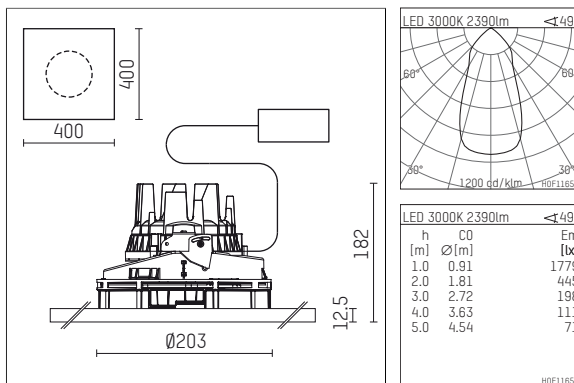

108 313 03 910 P | white

complx.200 | insider
ceiling recessed luminaire
LED | 37 W 3000 K

- ceiling recessed luminaire complx.200 insider
- with plasterboard panel and integrated installation frame
- with LED 3400 lm
- colour temperature: 3000 K
- colour rendering index: CRI >90
- L90 / B10 (50.000h)
- SDCM < 3
- net luminous flux: 2390 lm
- total load: 37 W
- luminous efficacy: 64,6 lm/W
- rotationsymmetrical light distribution, flood
- safety cable for reflector module
- darklight reflector of aluminium, mirror finish anodised
- cut of angle: 30 °
- UGR: 18
- with external LED power unit, electronic, 220-240 V, 0/50/60 Hz
- temperature-controlled LED circuit board (NTC)
- power supply: push-wire terminal 2,5 mm²
- housing of die cast aluminium
- recessing ring of die cast aluminium
- length: 400 mm, width: 400 mm, height: 173 mm
- diameter: 203 mm
- recessing depth: 182 mm, ceiling thickness: 12.5 mm
- rotatable 360°, fixable setting
- weight: 0 kg
- protection rating: IP20
- protection class I
- 5 years Hoffmeister warranty
- Made in Germany
- certificates: manufactured according to DIN VDE 0711 / EN 60598, CE
- colour: white (RAL9016)
- 108 313 03 910 P