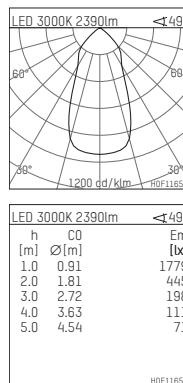

108 313 03 910 RD | white

complx.200 | rim
ceiling recessed luminaire
LED | 37 W 3000 K

- ceiling recessed luminaire complx.200 rim
- with a rim projecting over the ceiling
- for installation into suspended ceilings
- with LED 3400 lm
- colour temperature: 3000 K
- colour rendering index: CRI >90
- L90 / B10 (50.000h)
- SDCM < 3
- net luminous flux: 2390 lm
- total load: 37 W
- luminous efficacy: 64,6 lm/W
- rotationsymmetrical light distribution, flood
- safety cable for reflector module
- darklight reflector of aluminium, mirror finish anodised
- cut of angle: 30 °
- UGR: 18
- with external LED power unit, electronic (DALI), 220-240 V, 0/50/60 Hz
- temperature-controlled LED circuit board (NTC)
- dimmable
- dimming range: 100-1 %
- power supply: push-wire terminal 2x7x2,5 mm²
- housing of die cast aluminium
- recessing ring of die cast aluminium
- height: 171 mm
- diameter: 230 mm, recessing diameter: 220 mm
- recessing depth: 180 mm, ceiling thickness: 1-35 mm
- rotatable 360°, fixable setting
- weight: 2,15 kg
- protection rating: IP20
- protection class I
- 5 years Hoffmeister warranty
- Made in Germany
- certificates: manufactured according to DIN VDE 0711 / EN 60598, CE
- colour: white (RAL9016)
- 108 313 03 910 RD
