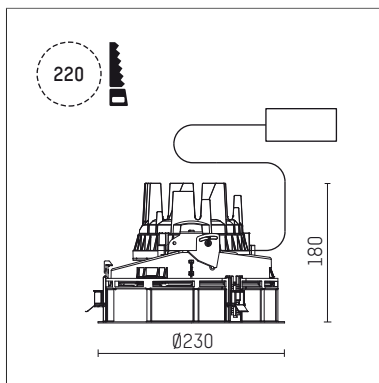

108 313 03 910 RD | white

complx.200 | rim
ceiling recessed luminaire
LED | 37 W 3000 K

- ceiling recessed luminaire complx.200 rim
- with a rim projecting over the ceiling
- for installation into suspended ceilings
- with LED 3400 lm
- colour temperature: 3000 K
- colour rendering index: CRI >90
- L90 / B10 (50.000h)
- SDCM < 3
- net luminous flux: 2390 lm
- total load: 37 W
- luminous efficacy: 64,6 lm/W
- rotationsymmetrical light distribution, flood
- safety cable for reflector module
- darklight reflector of aluminium, mirror finish anodised
- cut of angle: 30 °
- UGR: 18
- with external LED power unit, electronic (DALI), 220-240 V, 0/50/60 Hz
- temperature-controlled LED circuit board (NTC)
- dimmable
- dimming range: 100-1 %
- power supply: push-wire terminal 2x7x2,5 mm²
- housing of die cast aluminium
- recessing ring of die cast aluminium
- height: 171 mm
- diameter: 230 mm, recessing diameter: 220 mm
- recessing depth: 180 mm, ceiling thickness: 1-35 mm
- rotatable 360°, fixable setting
- weight: 2,15 kg
- protection rating: IP20
- protection class I
- 5 years Hoffmeister warranty
- Made in Germany
- certificates: manufactured according to DIN VDE 0711 / EN 60598, CE
- colour: white (RAL9016)
- 108 313 03 910 RD
