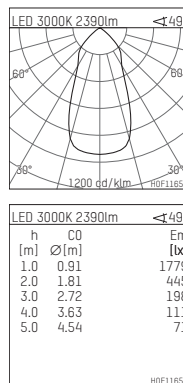

108 313 03 910 R | white

complx.200 | rim
ceiling recessed luminaire
LED | 37 W 3000 K

- ceiling recessed luminaire complx.200 rim
- with a rim projecting over the ceiling
- for installation into suspended ceilings
- with LED 3400 lm
- colour temperature: 3000 K
- colour rendering index: CRI >90
- L90 / B10 (50.000h)
- SDCM < 3
- net luminous flux: 2390 lm
- total load: 37 W
- luminous efficacy: 64,6 lm/W
- rotationsymmetrical light distribution, flood
- safety cable for reflector module
- darklight reflector of aluminium, mirror finish anodised
- cut of angle: 30 °
- UGR: 18
- with external LED power unit, electronic, 220-240 V, 0/50/60 Hz
- temperature-controlled LED circuit board (NTC)
- power supply: push-wire terminal 2,5 mm²
- housing of die cast aluminium
- recessing ring of die cast aluminium
- height: 171 mm
- diameter: 230 mm, recessing diameter: 220 mm
- recessing depth: 180 mm, ceiling thickness: 1-35 mm
- rotatable 360°, fixable setting
- weight: 2,15 kg
- protection rating: IP20
- protection class I
- 5 years Hoffmeister warranty
- Made in Germany
- certificates: manufactured according to DIN VDE 0711 / EN 60598, CE
- colour: white (RAL9016)
- 108 313 03 910 R