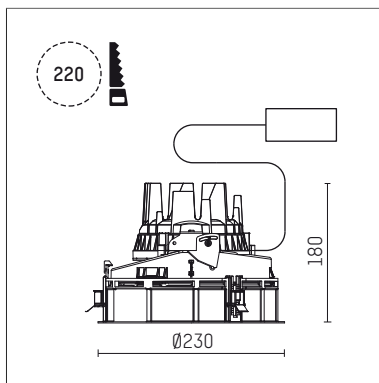

108 313 03 910 R | white

complx.200 | rim
ceiling recessed luminaire
LED | 37 W 3000 K

- ceiling recessed luminaire complx.200 rim
- with a rim projecting over the ceiling
- for installation into suspended ceilings
- with LED 3400 lm
- colour temperature: 3000 K
- colour rendering index: CRI >90
- L90 / B10 (50.000h)
- SDCM < 3
- net luminous flux: 2390 lm
- total load: 37 W
- luminous efficacy: 64,6 lm/W
- rotationsymmetrical light distribution, flood
- safety cable for reflector module
- darklight reflector of aluminium, mirror finish anodised
- cut of angle: 30 °
- UGR: 18
- with external LED power unit, electronic, 220-240 V, 0/50/60 Hz
- temperature-controlled LED circuit board (NTC)
- power supply: push-wire terminal 2,5 mm²
- housing of die cast aluminium
- recessing ring of die cast aluminium
- height: 171 mm
- diameter: 230 mm, recessing diameter: 220 mm
- recessing depth: 180 mm, ceiling thickness: 1-35 mm
- rotatable 360°, fixable setting
- weight: 2,15 kg
- protection rating: IP20
- protection class I
- 5 years Hoffmeister warranty
- Made in Germany
- certificates: manufactured according to DIN VDE 0711 / EN 60598, CE
- colour: white (RAL9016)
- 108 313 03 910 R