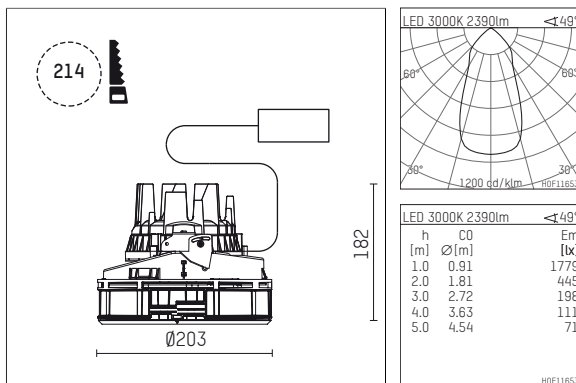

## 108 313 03 910 SD | white

complx.200 | insider  
ceiling recessed luminaire  
LED | 37 W 3000 K

- ceiling recessed luminaire complx.200 insider
- with ceiling-flush recessing ring
- for plastering into plasterboard ceilings
- with LED 3400 lm
- colour temperature: 3000 K
- colour rendering index: CRI >90
- L90 / B10 (50.000h)
- SDCM < 3
- net luminous flux: 2390 lm
- total load: 37 W
- luminous efficacy: 64,6 lm/W
- rotationsymmetrical light distribution, flood
- safety cable for reflector module
- darklight reflector of aluminium, mirror finish anodised
- cut of angle: 30 °
- UGR: 18
- with external LED power unit, electronic (DALI), 220-240 V, 0/50/60 Hz
- temperature-controlled LED circuit board (NTC)
- dimmable
- dimming range: 100-1 %
- power supply: push-wire terminal 2,5 mm²
- housing of die cast aluminium
- recessing ring of die cast aluminium
- height: 173 mm
- diameter: 203 mm, recessing diameter: 214 mm
- recessing depth: 182 mm, ceiling thickness: for 12.5/15/18/20/25 mm
- rotatable 360°, fixable setting
- weight: 2,09 kg
- protection rating: IP20
- protection class I
- 5 years Hoffmeister warranty
- Made in Germany
- certificates: manufactured according to DIN VDE 0711 / EN 60598, CE
- colour: white (RAL9016)
- 108 313 03 910 SD