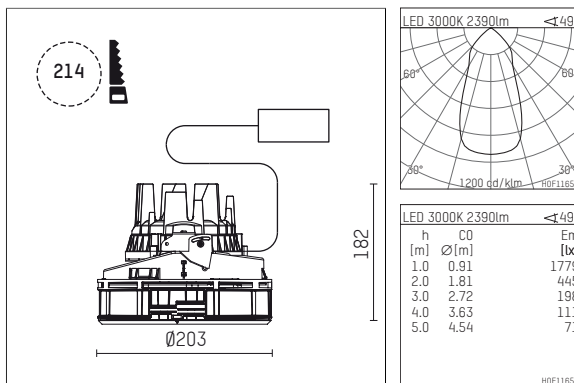

## 108 313 03 910 S | white

complx.200 | insider  
ceiling recessed luminaire  
LED | 37 W 3000 K

- ceiling recessed luminaire complx.200 insider
- with ceiling-flush recessing ring
- for plastering into plasterboard ceilings
- with LED 3400 lm
- colour temperature: 3000 K
- colour rendering index: CRI >90
- L90 / B10 (50.000h)
- SDCM < 3
- net luminous flux: 2390 lm
- total load: 37 W
- luminous efficacy: 64,6 lm/W
- rotationsymmetrical light distribution, flood
- safety cable for reflector module
- darklight reflector of aluminium, mirror finish anodised
- cut of angle: 30 °
- UGR: 18
- with external LED power unit, electronic, 220-240 V, 0/50/60 Hz
- temperature-controlled LED circuit board (NTC)
- power supply: push-wire terminal 2,5 mm<sup>2</sup>
- housing of die cast aluminium
- recessing ring of die cast aluminium
- height: 173 mm
- diameter: 203 mm, recessing diameter: 214 mm
- recessing depth: 182 mm, ceiling thickness: for 12.5/15/18/20/25 mm
- rotatable 360°, fixable setting
- weight: 2,09 kg
- protection rating: IP20
- protection class I
- 5 years Hoffmeister warranty
- Made in Germany
- certificates: manufactured according to DIN VDE 0711 / EN 60598, CE
- colour: white (RAL9016)
- 108 313 03 910 S