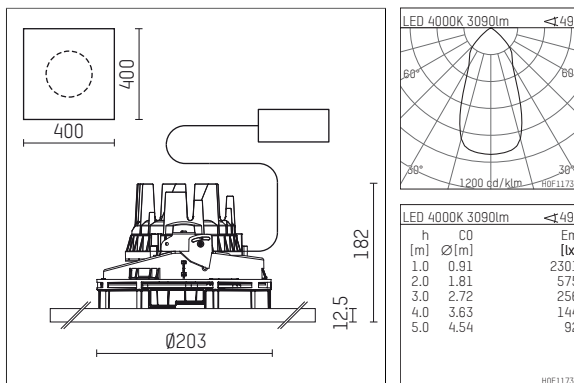

108 313 04 910 PD | white

complx.200 | insider
ceiling recessed luminaire
LED | 37 W 4000 K

- ceiling recessed luminaire complx.200 insider
- with plasterboard panel and integrated installation frame
- with LED 4400 lm
- colour temperature: 4000 K
- colour rendering index: CRI >80
- L90 / B10 (50.000h)
- SDCM < 2
- net luminous flux: 3090 lm
- total load: 37 W
- luminous efficacy: 83,5 lm/W
- rotationsymmetrical light distribution, flood
- safety cable for reflector module
- darklight reflector of aluminium, mirror finish anodised
- cut of angle: 30 °
- UGR: 19
- with external LED power unit, electronic (DALI), 220-240 V, 0/50/60 Hz
- temperature-controlled LED circuit board (NTC)
- dimmable
- dimming range: 100-1 %
- power supply: push-wire terminal 2x7x2,5 mm²
- housing of die cast aluminium
- recessing ring of die cast aluminium
- length: 400 mm, width: 400 mm, height: 173 mm
- diameter: 203 mm
- recessing depth: 182 mm, ceiling thickness: 12.5 mm
- rotatable 360°, fixable setting
- weight: 3,2 kg
- protection rating: IP20
- protection class I
- 5 years Hoffmeister warranty
- Made in Germany
- certificates: manufactured according to DIN VDE 0711 / EN 60598, CE
- colour: white (RAL9016)
- 108 313 04 910 PD
