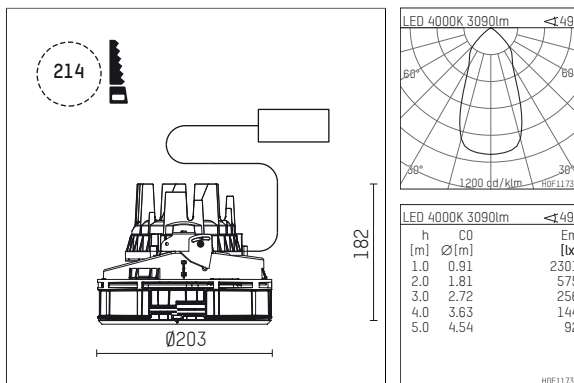

## 108 313 04 910 SD | white

complx.200 | insider  
ceiling recessed luminaire  
LED | 37 W 4000 K

- ceiling recessed luminaire complx.200 insider
- with ceiling-flush recessing ring
- for plastering into plasterboard ceilings
- with LED 4400 lm
- colour temperature: 4000 K
- colour rendering index: CRI >80
- L90 / B10 (50.000h)
- SDCM < 2
- net luminous flux: 3090 lm
- total load: 37 W
- luminous efficacy: 83,5 lm/W
- rotationsymmetrical light distribution, flood
- safety cable for reflector module
- darklight reflector of aluminium, mirror finish anodised
- cut of angle: 30 °
- UGR: 19
- with external LED power unit, electronic (DALI), 220-240 V, 0/50/60 Hz
- temperature-controlled LED circuit board (NTC)
- dimmable
- dimming range: 100-1 %
- power supply: push-wire terminal 2x7x2,5 mm<sup>2</sup>
- housing of die cast aluminium
- recessing ring of die cast aluminium
- height: 173 mm
- diameter: 203 mm, recessing diameter: 214 mm
- recessing depth: 182 mm, ceiling thickness: for 12.5/15/18/20/25 mm
- rotatable 360°, fixable setting
- weight: 2,09 kg
- protection rating: IP20
- protection class I
- 5 years Hoffmeister warranty
- Made in Germany
- certificates: manufactured according to DIN VDE 0711 / EN 60598, CE
- colour: white (RAL9016)
- 108 313 04 910 SD