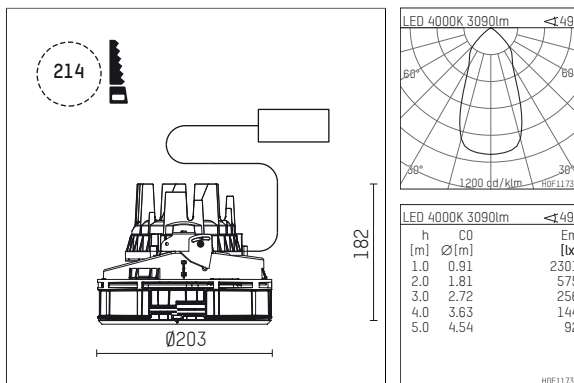

## 108 313 04 910 S | white

complx.200 | insider  
ceiling recessed luminaire  
LED | 37 W 4000 K

- ceiling recessed luminaire complx.200 insider
- with ceiling-flush recessing ring
- for plastering into plasterboard ceilings
- with LED 4400 lm
- colour temperature: 4000 K
- colour rendering index: CRI >80
- L90 / B10 (50.000h)
- SDCM < 2
- net luminous flux: 3090 lm
- total load: 37 W
- luminous efficacy: 83,5 lm/W
- rotationsymmetrical light distribution, flood
- safety cable for reflector module
- darklight reflector of aluminium, mirror finish anodised
- cut of angle: 30 °
- UGR: 19
- with external LED power unit, electronic, 220-240 V, 0/50/60 Hz
- temperature-controlled LED circuit board (NTC)
- power supply: push-wire terminal 2,5 mm<sup>2</sup>
- housing of die cast aluminium
- recessing ring of die cast aluminium
- height: 173 mm
- diameter: 203 mm, recessing diameter: 214 mm
- recessing depth: 182 mm, ceiling thickness: for 12.5/15/18/20/25 mm
- rotatable 360°, fixable setting
- weight: 2,09 kg
- protection rating: IP20
- protection class I
- 5 years Hoffmeister warranty
- Made in Germany
- certificates: manufactured according to DIN VDE 0711 / EN 60598, CE
- colour: white (RAL9016)
- 108 313 04 910 S