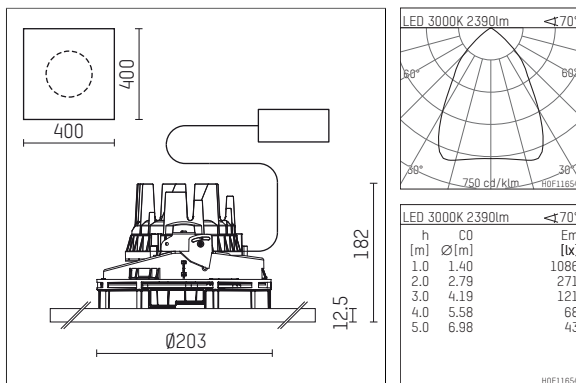

108 314 03 910 PD | white

complx.200 | insider
ceiling recessed luminaire
LED | 37 W 3000 K

- ceiling recessed luminaire complx.200 insider
- with plasterboard panel and integrated installation frame
- with LED 3400 lm
- colour temperature: 3000 K
- colour rendering index: CRI >90
- L90 / B10 (50.000h)
- SDCM < 3
- net luminous flux: 2390 lm
- total load: 37 W
- luminous efficacy: 64,6 lm/W
- rotationsymmetrical light distribution, wide flood
- safety cable for reflector module
- darklight reflector of aluminium, mirror finish anodised
- cut of angle: 30 °
- UGR: 18
- with external LED power unit, electronic (DALI), 220-240 V, 0/50/60 Hz
- temperature-controlled LED circuit board (NTC)
- dimmable
- dimming range: 100-1 %
- power supply: push-wire terminal 2x7x2,5 mm²
- housing of die cast aluminium
- recessing ring of die cast aluminium
- length: 400 mm, width: 400 mm, height: 173 mm
- diameter: 203 mm
- recessing depth: 182 mm, ceiling thickness: 12.5 mm
- rotatable 360°, fixable setting
- weight: 3,2 kg
- protection rating: IP20
- protection class I
- 5 years Hoffmeister warranty
- Made in Germany
- certificates: manufactured according to DIN VDE 0711 / EN 60598, CE
- colour: white (RAL9016)
- 108 314 03 910 PD
