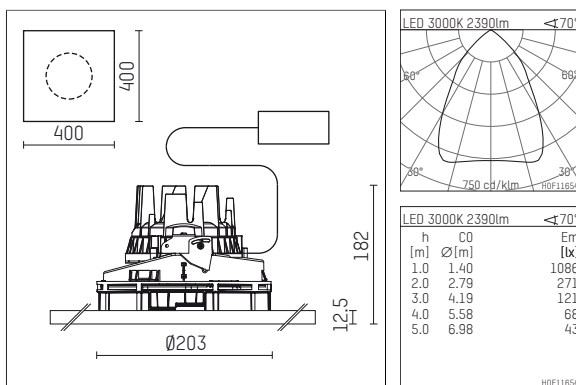

108 314 03 910 P | white

complx.200 | insider
ceiling recessed luminaire
LED | 37 W 3000 K

- ceiling recessed luminaire complx.200 insider
- with plasterboard panel and integrated installation frame
- with LED 3400 lm
- colour temperature: 3000 K
- colour rendering index: CRI >90
- L90 / B10 (50.000h)
- SDCM < 3
- net luminous flux: 2390 lm
- total load: 37 W
- luminous efficacy: 64,6 lm/W
- rotationsymmetrical light distribution, wide flood
- safety cable for reflector module
- darklight reflector of aluminium, mirror finish anodised
- cut of angle: 30 °
- UGR: 18
- with external LED power unit, electronic, 220-240 V, 0/50/60 Hz
- temperature-controlled LED circuit board (NTC)
- power supply: push-wire terminal 2,5 mm²
- housing of die cast aluminium
- recessing ring of die cast aluminium
- length: 400 mm, width: 400 mm, height: 173 mm
- diameter: 203 mm
- recessing depth: 182 mm, ceiling thickness: 12.5 mm
- rotatable 360°, fixable setting
- weight: 0 kg
- protection rating: IP20
- protection class I
- 5 years Hoffmeister warranty
- Made in Germany
- certificates: manufactured according to DIN VDE 0711 / EN 60598, CE
- colour: white (RAL9016)
- 108 314 03 910 P